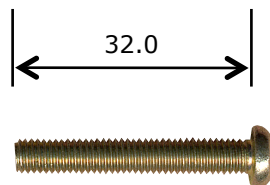

|   |  |
|---|--|
| <u>Rollerco Number</u><br><b>1-1062</b> | <u>Part Name</u><br><b>32mm Bracket Screw Suits 1-1060</b> |
|---|--|

Description  
**32mm phillips head screw to suit 1-1060 Boral Cyclone KM D Series sliding door panel brackets.**

Picture

Notes / Comments  
**Zinc plated phillips head assembly screw.**

|                                      |   |                                       |
|--------------------------------------|---|---------------------------------------|
| <u>Unit of Supply</u><br><b>Each</b> | <u>Recommended Maximum Load</u><br><b>N/A</b> | <u>Adjustment Range</u><br><b>N/A</b> |
|--------------------------------------|---|---------------------------------------|