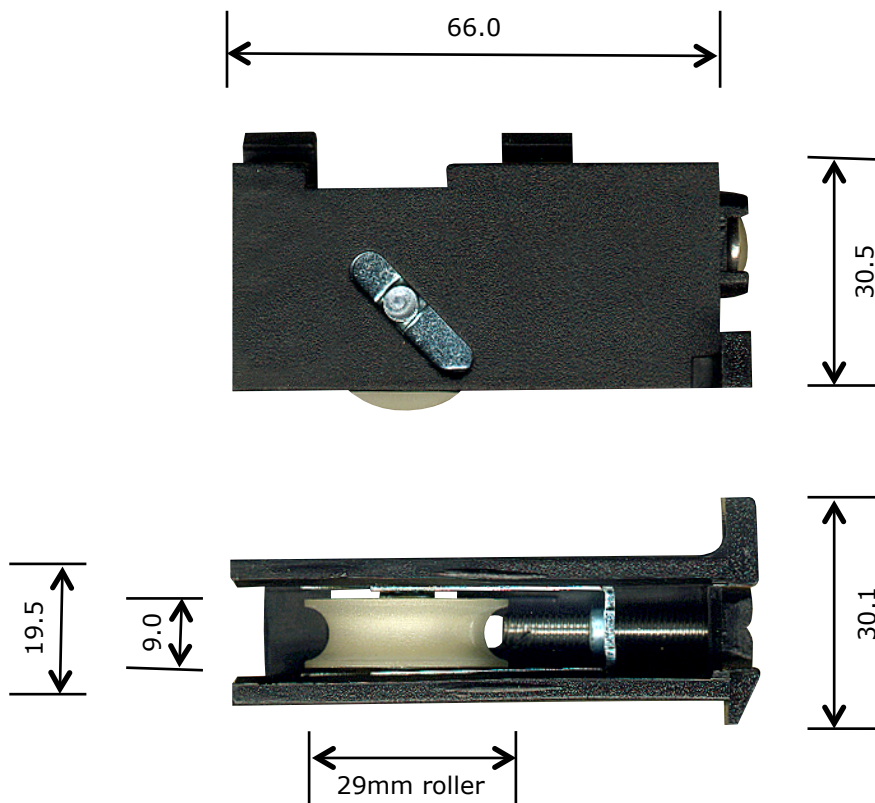

<u>Rollerco Number</u> 1-1160	<u>Part Name</u> Stegbar Right Hand Door Roller
---	---

Description
Adjustable right hand door roller suits Stegbar aluminium glass sliding doors.

Picture

Notes / Comments
Engineered plastic housing with mild steel inner sleeve, combination head adjusting screw and delrin tyre roller. This item is used in conjunction with Rollerco part 1-1170 left hand carriage. Doors require 1 of each.

<u>Unit of Supply</u> Each	<u>Recommended Maximum Load</u> 25 kg	<u>Adjustment Range</u> 10.5 mm
--------------------------------------	---	---

ROLLERCO
 3, 26-28 Jacobsen Crescent, Holden Hill, Sth. Aust. 5088
 P: 08 8266 2554 F: 08 8266 1522 E: sales@rollerco.com.au