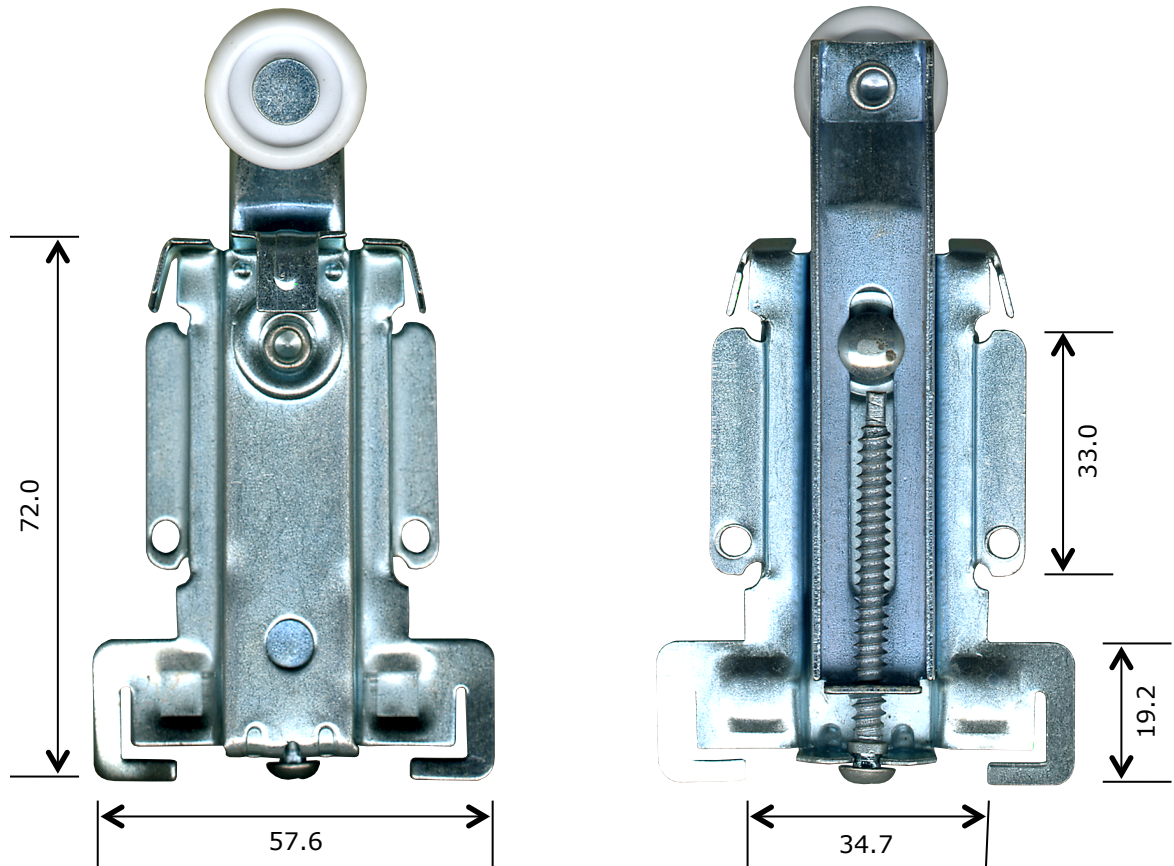

<u>Rollerco Number</u>	<u>Part Name</u>
<b>1-1980</b>	<b>Acme Wardrobe Roller</b>

Description  
**Wardrobe door top hanger with single nylon roller suits Acme.**

Picture

Notes / Comments  
**Mild steel zinc plated hanger carriage fitted with 21.5mm nylon roller and phillips head adjusting screw.**

<u>Unit of Supply</u>	<u>Recommended Maximum Load</u>	<u>Adjustment Range</u>
<b>Each</b>	<b>15 kg</b>	<b>30 mm</b>

**ROLLERCO**  
 3, 26-28 Jacobsen Crescent, Holden Hill, South Australia 5088  
 P: 08 8266 2554 F: 08 8266 1522 E: sales@rollerco.com.au