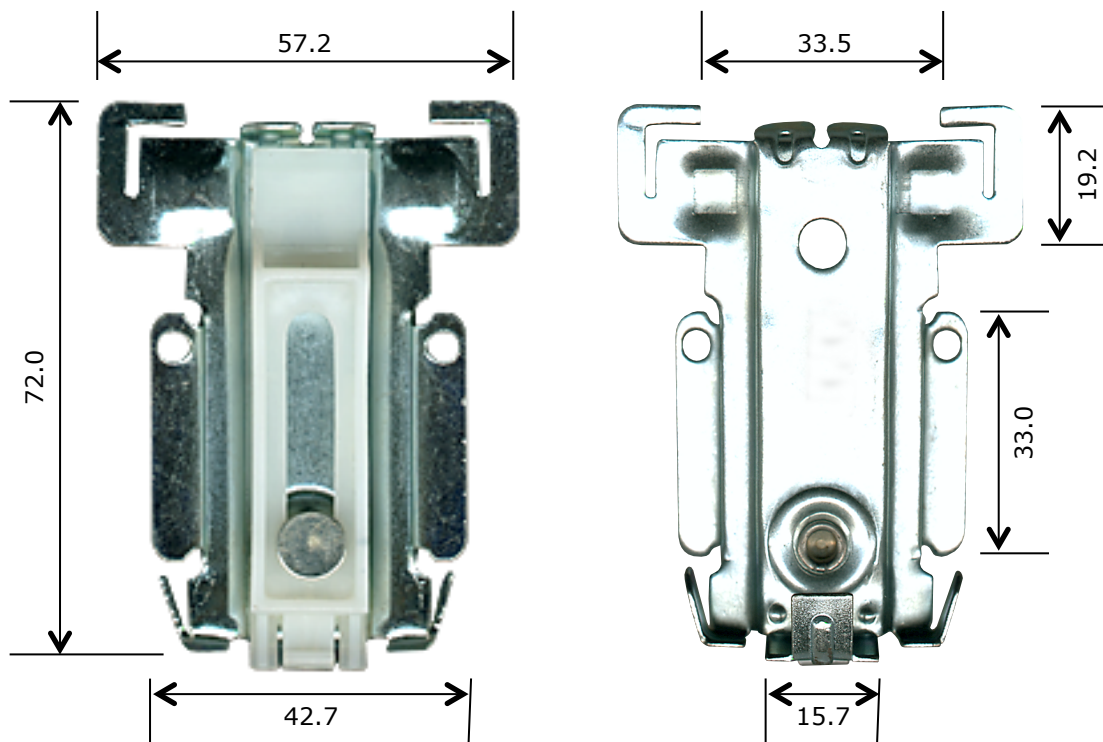

<u>Rollerco Number</u>	<u>Part Name</u>
1-1990	Acme Wardrobe Guide Set

Description
Wardrobe door bottom guide with nylon foot suits Acme.

Picture

Notes / Comments
Mild steel zinc plated haMild steel zinc plated guide carriage with nylon insert. See part 1-1980 for top roller.

<u>Unit of Supply</u>	<u>Recommended Maximum Load</u>	<u>Adjustment Range</u>
Pair	N/A	N/A

ROLLERCO
 3, 26-28 Jacobsen Crescent, Holden Hill, South Australia 5088
 P: 08 8266 2554 F: 08 8266 1522 E: sales@rollerco.com.au