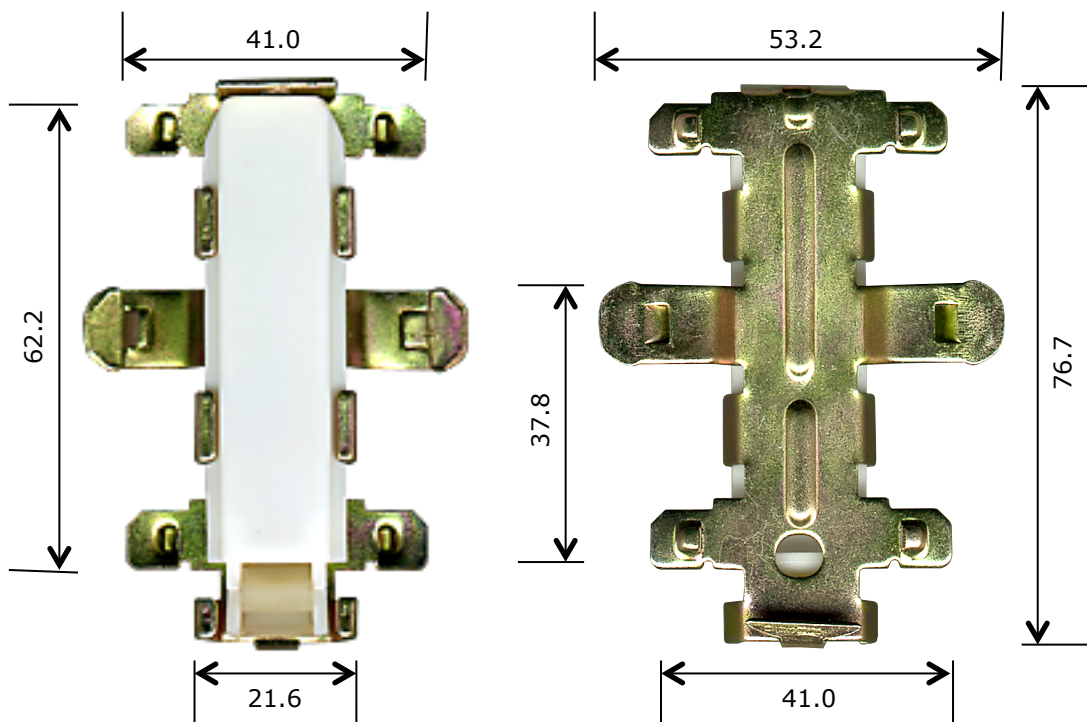

<u>Rollerco Number</u> 1-2010	<u>Part Name</u> Cox Wardrobe Guide
---	---

Description
Wardrobe door bottom guide with single nylon foot suits Cox.

Picture

Notes / Comments
Mild steel zinc plated guide bracket fitted with nylon insert. For top roller see Rollerco part 1-2000.

<u>Unit of Supply</u> Each	<u>Recommended Maximum Load</u> N/A	<u>Adjustment Range</u> N/A
--------------------------------------	---	---------------------------------------

ROLLERCO
 3, 26-28 Jacobsen Crescent, Holden Hill, South Australia 5088
 P: 08 8266 2554 F: 08 8266 1522 E: sales@rollerco.com.au