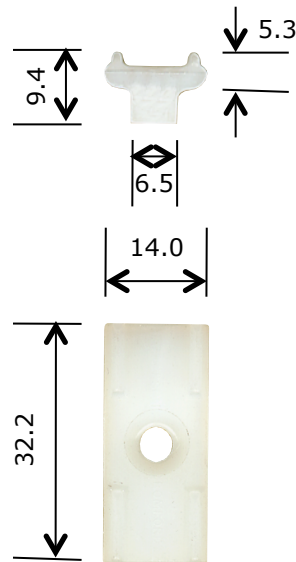

ROLLERCO

Window & Door Spare Parts

Rollerco Number

1-2110

Part Name

Sylon Cupboard Slider

Description

Slipper cupboard slider to suit light weight timber doors from 16-30mm thick and up to 900mm wide. To suit door weight up to 9kg.

Picture

Notes / Comments

Injection moulded nylon top slider.

Unit of Supply

Each

Recommended Maximum Load

4.5kg

Adjustment Range