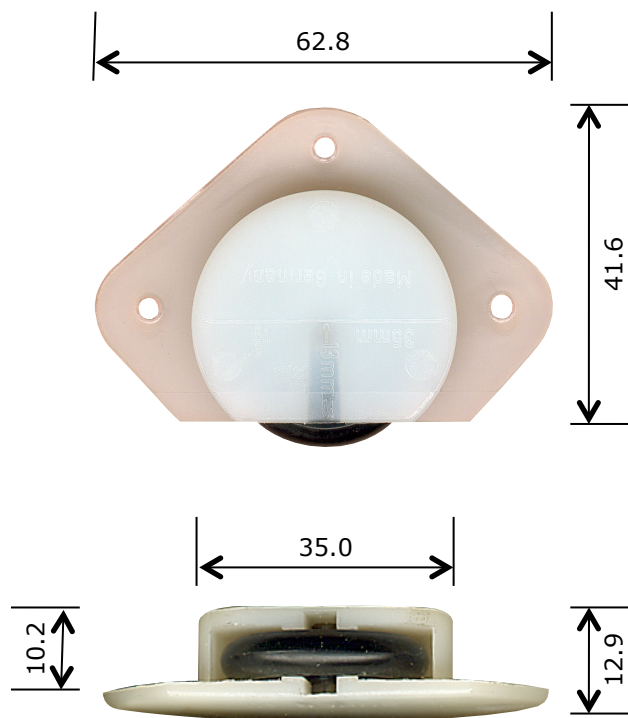

<u>Rollerco Number</u> 1-2130	<u>Part Name</u> Trola-Rolle Super 40 Cupboard Door Roller
-----------------------------------------	----------------------------------------------------------------------

Description
Plastic cupboard door roller pair.

Picture

Notes / Comments
Injection moulded plastic housing fitted with nylon roller to suit 35mm dia. Hole on back of cupboard door.

<u>Unit of Supply</u> Pair	<u>Recommended Maximum Load</u> 8kg	<u>Adjustment Range</u> 0mm
--------------------------------------	-----------------------------------------------	---------------------------------------