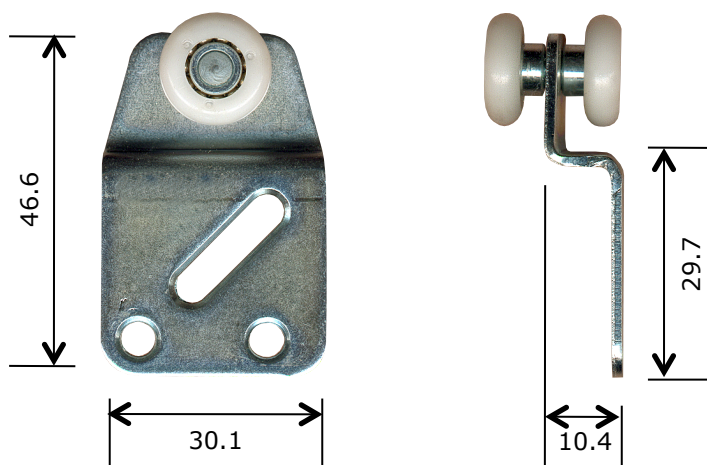

<u>Rollerco Number</u> 1-2140	<u>Part Name</u> Robe / Cupboard Roller
---	---

<u>Description</u> Dual roller hanger to suit Cowdroy Tudor track system.

Picture

<u>Notes / Comments</u> Stamped steel hanger fitted with twin 15mm nylon tyre bearing rollers.
--

<u>Unit of Supply</u> Each	<u>Recommended Maximum Load</u> 10kg	<u>Adjustment Range</u> 10mm
--------------------------------------	--	--

ROLLERCO
3, 26-28 Jacobsen Crescent, Holden Hill, South Australia 5088
P: 08 8266 2554 F: 08 8266 1522 E: sales@rollerco.com.au