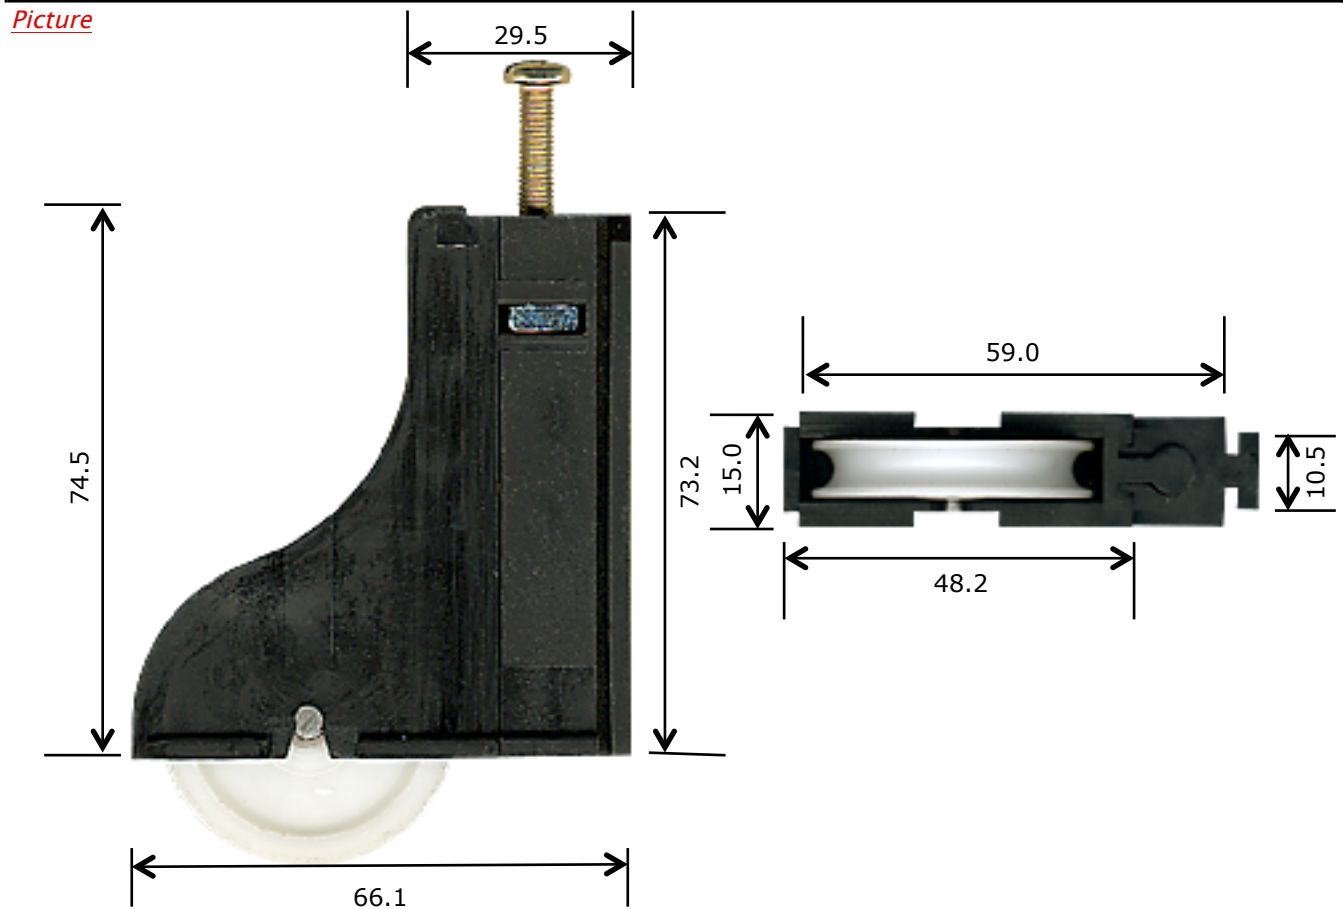

<u>Rollerco Number</u> <b>1-2190</b>	<u>Part Name</u> <b>Adjustable Wardrobe Roller</b>
---	---

Description  
**Adjustable wardrobe panel carriage with concave profile roller.**

Notes / Comments  
**Engineered plastic wardrobe panel carriage with 38.2mm nylon roller and combination head adjusting screw. Replacement roller is not available. For alternatives, see parts 1-2195, 1-2230 and 1-2260/1-2261.**

<u>Unit of Supply</u> <b>Each</b>	<u>Recommended Maximum Load</u> <b>25 kg</b>	<u>Adjustment Range</u> <b>19 mm</b>
--------------------------------------	---	---

**ROLLERCO**  
 3, 26-28 Jacobsen Crescent, Holden Hill, Sth. Aust. 5088  
 P: 08 8266 2554 F: 08 8266 1522 E: sales@rollerco.com.au