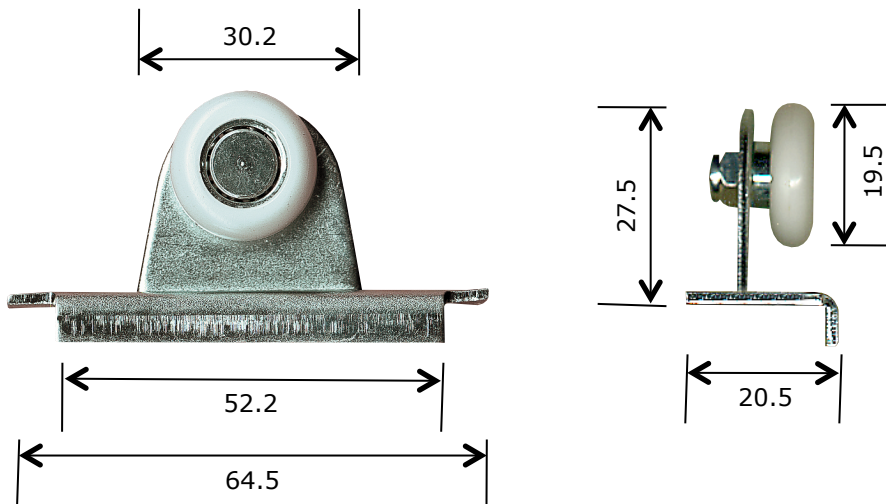

# ROLLERCO

*Window & Door Spare Parts*

Rollerco Number

1-2210

Part Name

Silent Glide Wardrobe/Cupboard Roller

Description

Top roller and hanger to suit Cowdroy Silent-Glide sliding wardrobe & cupboard door system.

Picture

Notes / Comments

Zinc plated steel hanger fitted with nylon tyre bearing roller and nyloc nut.  
Replacement roller is 2-2800.

Unit of Supply

Each

Recommended Maximum Load

8kg

Adjustment Range