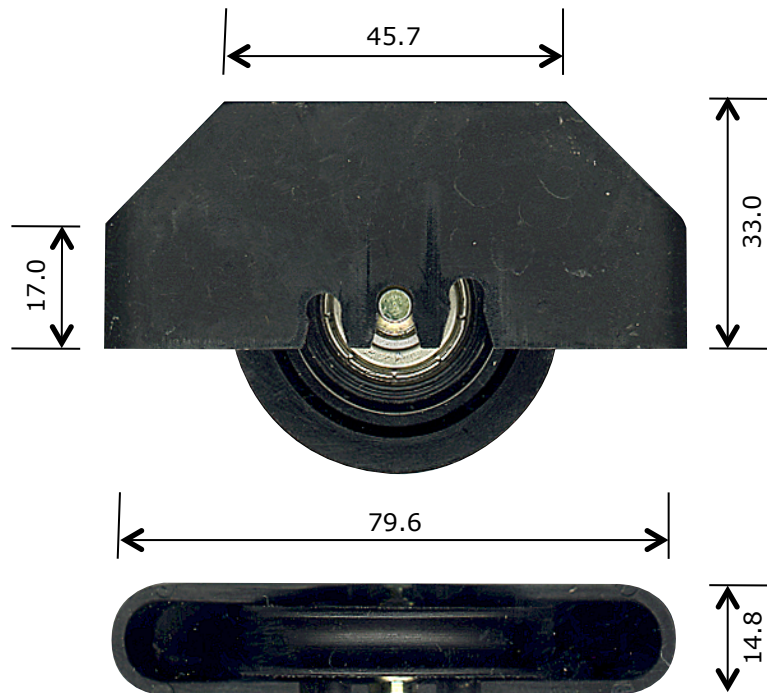

ROLLERCO

Window & Door Spare Parts

Rollerco Number

1-2280

Part Name

Timber Door/Wardrobe Roller

Description

Plastic carriage with adjustable nylon roller to suit timber sliding doors and wardrobes.

Picture

Notes / Comments

Engineered plastic housing with 3 stage adjustment fitted with nylon tyre bearing roller. For replacement roller use 2-1190.

Unit of Supply

Each

Recommended Maximum Load

25kg

Adjustment Range