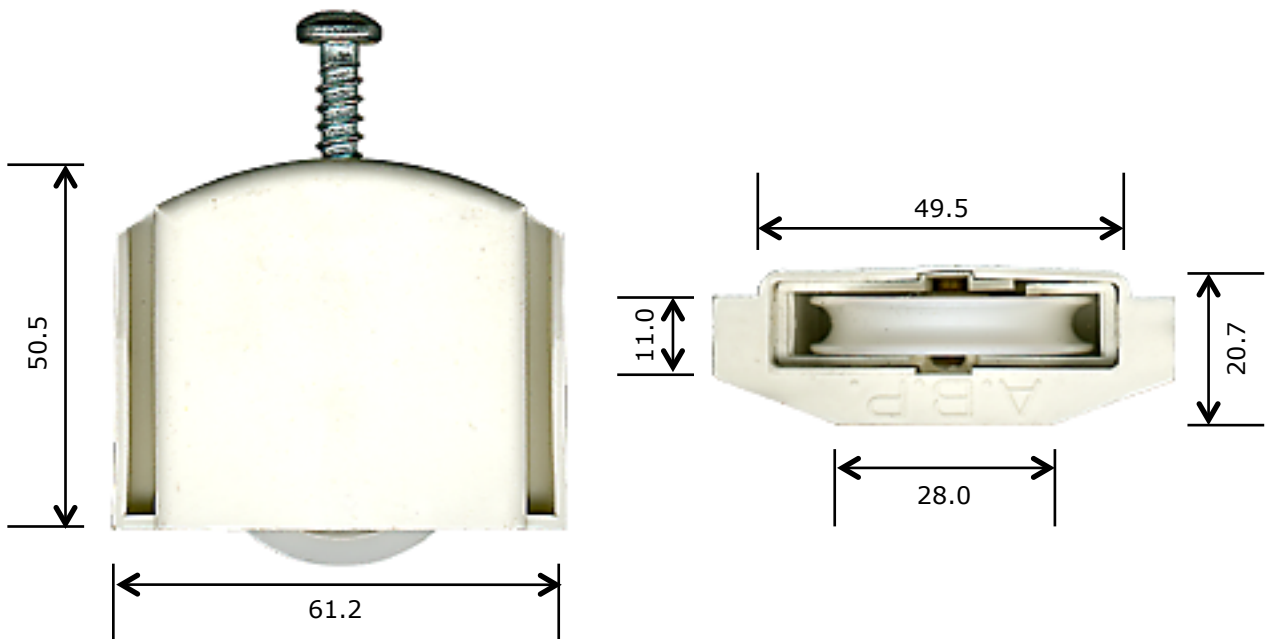

<u>Rollerco Number</u> 1-2320	<u>Part Name</u> ABP Magic Touch Adjustable Wardrobe Roller
---	---

Description
Adjustable wardrobe panel carriage with concave profile roller suits ABP Magic Touch robe suite.

Picture

Notes / Comments
Engineered plastic wardrobe panel carriage with 38.2mm nylon roller and phillips head adjusting screw.

<u>Unit of Supply</u> Each	<u>Recommended Maximum Load</u> 25 kg	<u>Adjustment Range</u> 10 mm
--------------------------------------	---	---