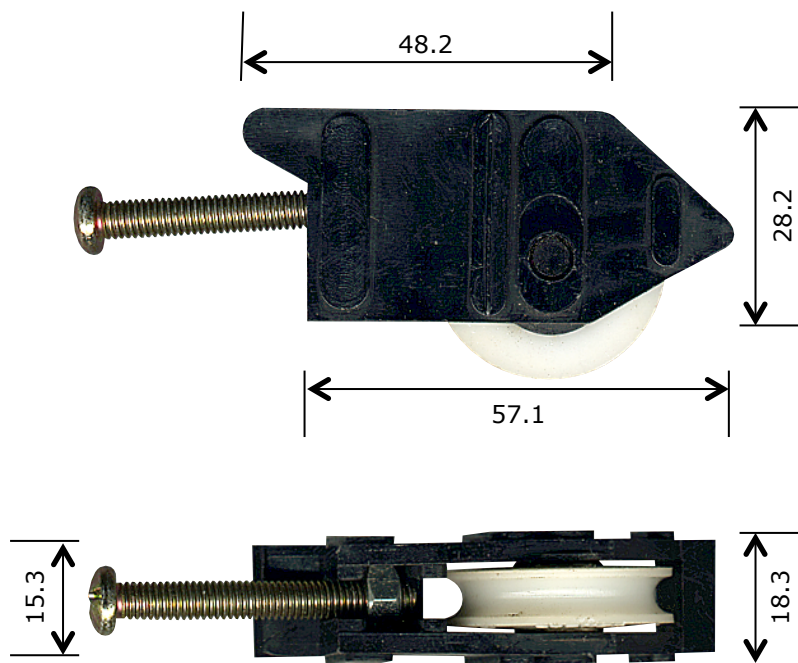

<u>Rollerco Number</u> 1-2470	<u>Part Name</u> Adjustable Wardrobe Roller
---	---

Description
Adjustable wardrobe panel carriage with nylon roller.

Picture

Notes / Comments
Plastic carriage housing with combination head adjusting screw fitted with 31mm nylon tyre bearing roller.

<u>Unit of Supply</u> Each	<u>Recommended Maximum Load</u> 20kg	<u>Adjustment Range</u> 8mm
--------------------------------------	--	---------------------------------------

ROLLERCO
 3, 26-28 Jacobsen Crescent, Holden Hill, South Australia 5088
 P: 08 8266 2554 F: 08 8266 1522 E: sales@rollerco.com.au