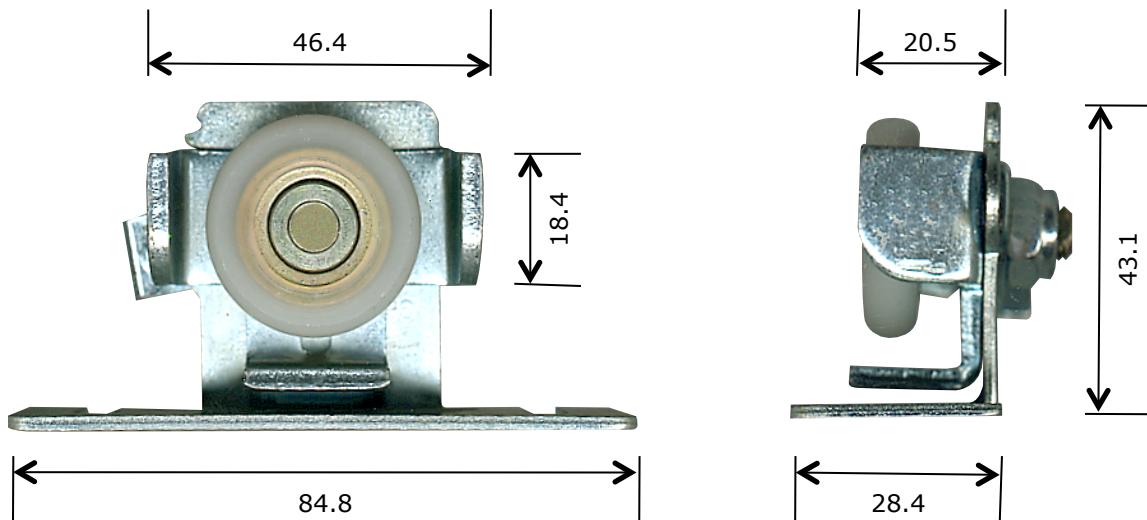

# ROLLERCO

*Window & Door Spare Parts*

Rollerco Number

1-2610

Part Name

Centurion Door Roller

Description

Race assembly with anti lift bracket to suit Cowdroy 'Centurion' sliding door track system for internal timber sliding doors.

Picture

Notes / Comments

Steel bracket assembly fitted with 30mm nylon tyre sealed bearing roller and nyloc nut. Replacement roller is 2-2720.

Unit of Supply

Each

Recommended Maximum Load

30kg

Adjustment Range