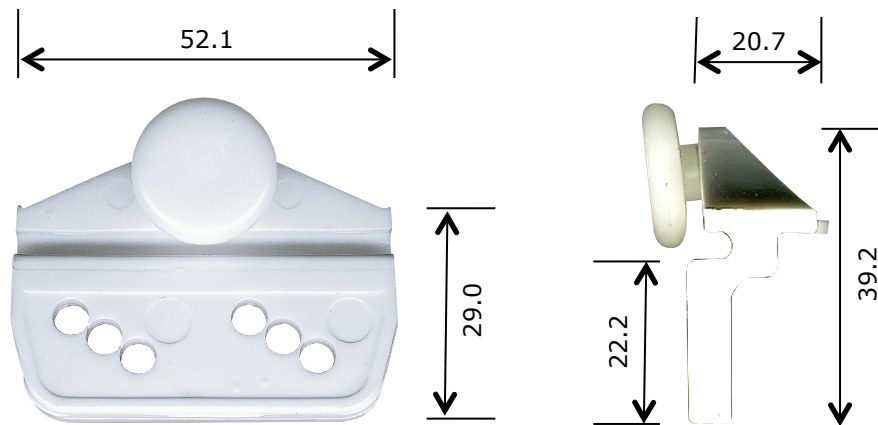

<u>Rollerco Number</u> <b>1-2680</b>	<u>Part Name</u> <b>Garden Shed Door Hanger</b>
---	--

Description  
**Adjustable shed door hanger and roller suits Treco, Victa, Shed Man and many others.**

Picture

Notes / Comments  
**Injection moulded plastic guide hanger with 19.5mm dia. nylon roller.**

<u>Unit of Supply</u> <b>Each</b>	<u>Recommended Maximum Load</u> <b>8kg</b>	<u>Adjustment Range</u> <b>5.5mm</b>
--------------------------------------	---	---