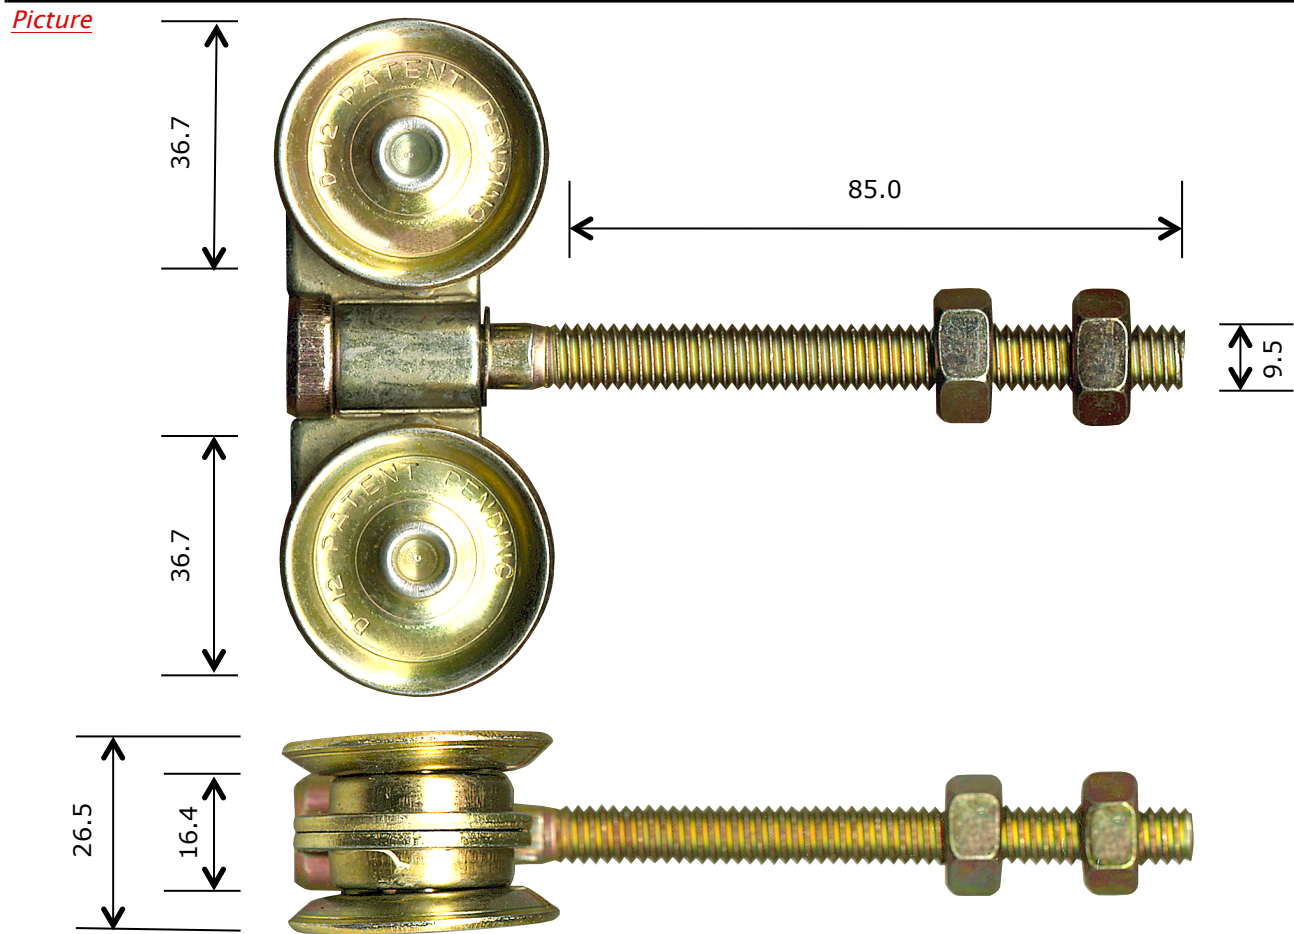

<u>Rollerco Number</u> <b>1-2710</b>	<u>Part Name</u> <b>Director Quad Roller Trolley</b>
-----------------------------------------	---------------------------------------------------------

Description  
**Director quad needle bearing roller trolley for overhead sliding garage doors.**

Notes / Comments  
**Steel tyre needle bearing rollers on zinc plated carriage assembly.**

<u>Unit of Supply</u> <b>Each</b>	<u>Recommended Maximum Load</u> <b>200 kg</b>	<u>Adjustment Range</u> <b>40 mm</b>
--------------------------------------	--------------------------------------------------	-----------------------------------------