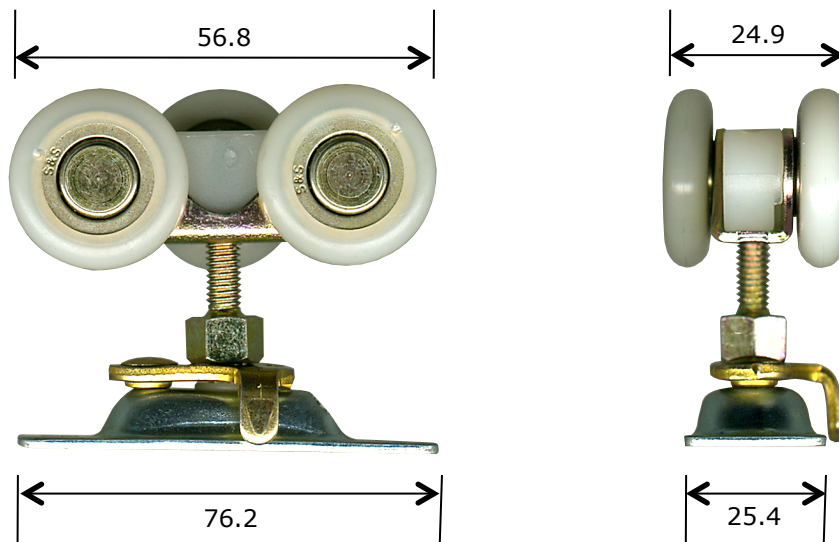

<u>Rollerco Number</u> 1-2800	<u>Part Name</u> Bi-Fold/Sliding Door Hanger Trolley
---	--

Description
Three roller hanger trolley to suit sliding, cavity sliding and bi-fold internal timber doors.

Picture

Notes / Comments
Mild steel hanger and heavy duty base mounting plate fitted with 3 x 24mm dia. Nylon tyre bearing rollers. Pack includes fixings and adjusting spanner.

<u>Unit of Supply</u> Each	<u>Recommended Maximum Load</u> 22kg	<u>Adjustment Range</u> 12mm
--------------------------------------	--	--