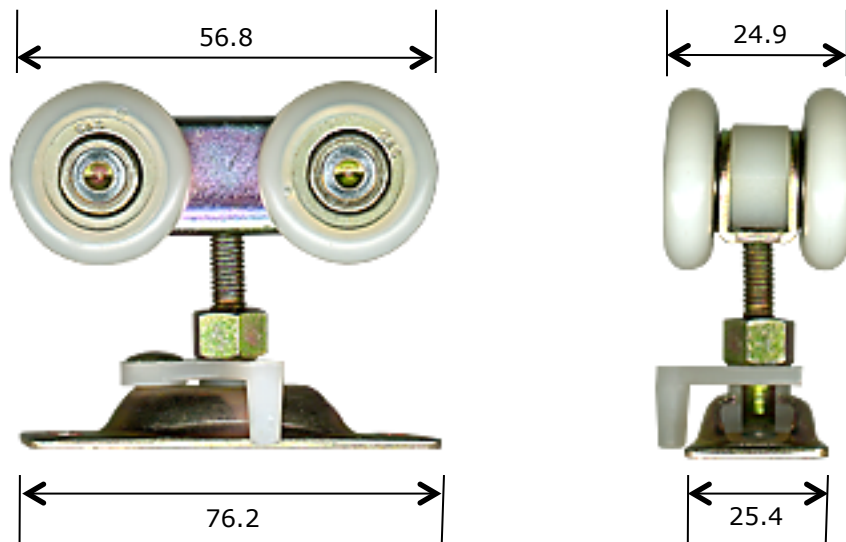

<u>Rollerco Number</u> <b>1-2840</b>	<u>Part Name</u> <b>Bi-Fold/Sliding Door Hanger Trolley</b>
---	--

Description  
**Quad roller hanger trolley to suit sliding, cavity sliding and bi-fold internal timber doors. See also 1-2790 & 1-2800.**

Picture

Notes / Comments  
**Mild steel hanger and heavy duty base mounting plate fitted with 4 x 24mm nylon tyre bearing rollers.**

<u>Unit of Supply</u> <b>Each</b>	<u>Recommended Maximum Load</u> <b>22kg</b>	<u>Adjustment Range</u> <b>12mm</b>
--------------------------------------	--	--