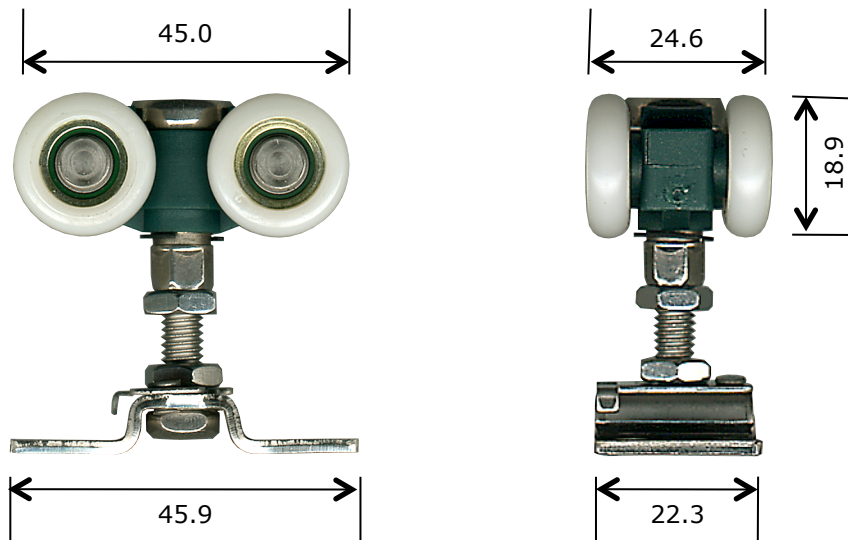

# ROLLERCO

*Window & Door Spare Parts*

Rollerco Number

1-2880

Part Name

Bi-Fold/Sliding Door Troller

Description

Overhead roller trolley to suit Brio bi-fold & sliding door system.

Picture

Notes / Comments

Quad nylon tyre bearing rollers on hanging trolley with mounting plate and adjusting spanner.

<u>Unit of Supply</u>	<u>Recommended Maximum Load</u>	<u>Adjustment Range</u>
Each	12kg	8mm