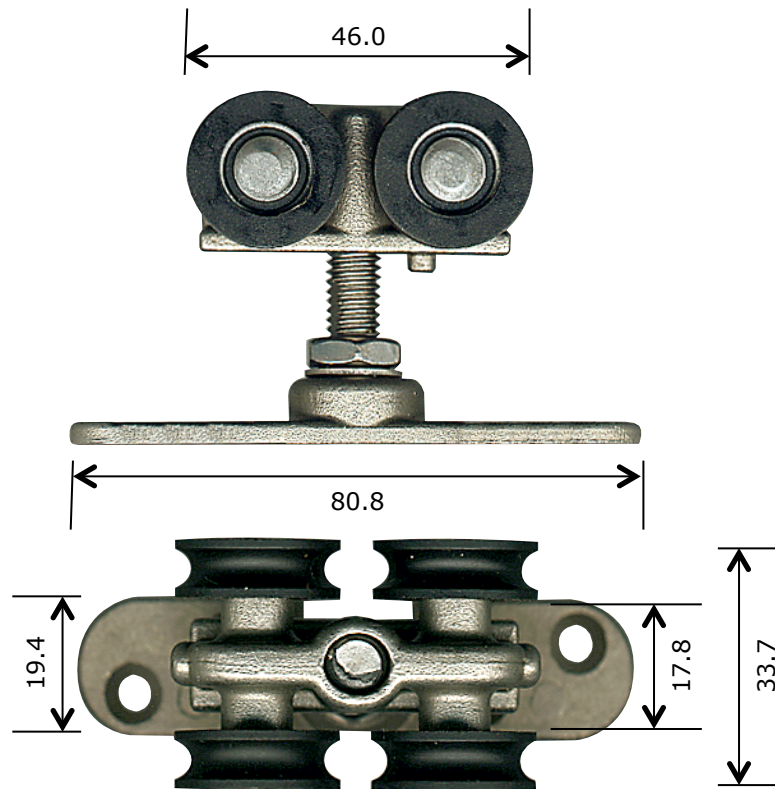

<u>Rollerco Number</u> 1-2900	<u>Part Name</u> Sliding Door Top Roller Trolley
---	--

Description
Single run top roller trolley suits sliding doors.

Picture

Notes / Comments
Quad nylon grooved tyre 21mm ball bearing rollers with fixing plate.

<u>Unit of Supply</u> Each	<u>Recommended Maximum Load</u> 60kg	<u>Adjustment Range</u> 15mm
--------------------------------------	--	--

ROLLERCO
 3, 26-28 Jacobsen Crescent, Holden Hill, South Australia 5088
 P: 08 8266 2554 F: 08 8266 1522 E: sales@rollerco.com.au