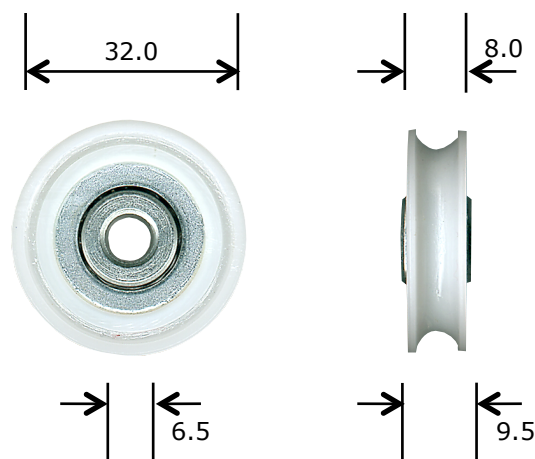

<u>Rollerco Number</u> 2-1010	<u>Part Name</u> 32mm Delrin Roller
---	---

Description
Delrin tyre ball bearing roller without axle.

Picture

Notes / Comments
Delrin outer tyre with standard steel bearings. See parts 2-1011 and 2-1040 for alternatives.

<u>Unit of Supply</u> Each	<u>Recommended Maximum Load</u> 25 kg	<u>Adjustment Range</u> N/A
--------------------------------------	---	---------------------------------------

ROLLERCO
 3, 26-28 Jacobsen Crescent, Holden Hill, South Australia 5088
 P: 08 8266 2554 F: 08 8266 1522 E: sales@rollerco.com.au