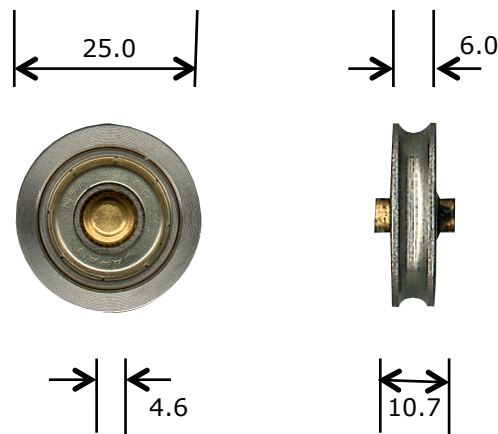

<u>Rollerco Number</u> <b>2-1080</b>	<u>Part Name</u> <b>25mm Stainless Steel Roller</b>
---	--

Description  
**Stainless steel tyre ball bearing roller with axle.**

Picture

Notes / Comments  
**Stainless steel outer tyre with stainless steel bearings and brass axle.**

<u>Unit of Supply</u> <b>Each</b>	<u>Recommended Maximum Load</u> <b>25 kg</b>	<u>Adjustment Range</u> <b>N/A</b>
--------------------------------------	---	---------------------------------------

**ROLLERCO**  
 3, 26-28 Jacobsen Crescent, Holden Hill, South Australia 5088  
 P: 08 8266 2554 F: 08 8266 1522 E: sales@rollerco.com.au