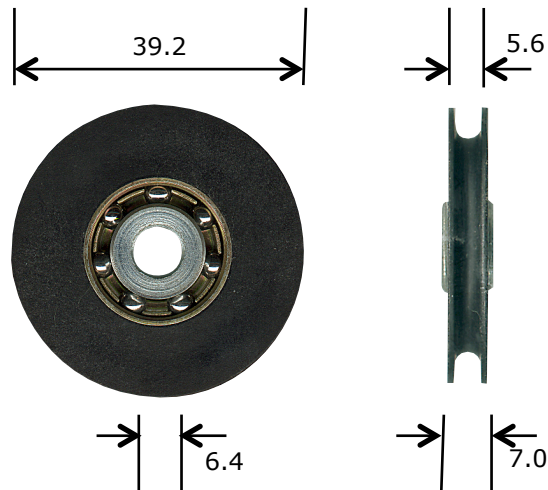

<u>Rollerco Number</u> <b>2-1110</b>	<u>Part Name</u> <b>39.2mm Acetal Roller</b>
---	---

Description  
**Acetal tyre ball bearing roller without axle.**

Picture

Notes / Comments  
**Acetal outer tyre with standard steel bearings.**

<u>Unit of Supply</u> <b>Each</b>	<u>Recommended Maximum Load</u> <b>12 kg</b>	<u>Adjustment Range</u> <b>N/A</b>
--------------------------------------	---	---------------------------------------

**ROLLERCO**  
3, 26-28 Jacobsen Crescent, Holden Hill, South Australia 5088  
P: 08 8266 2554 F: 08 8266 1522 E: sales@rollerco.com.au