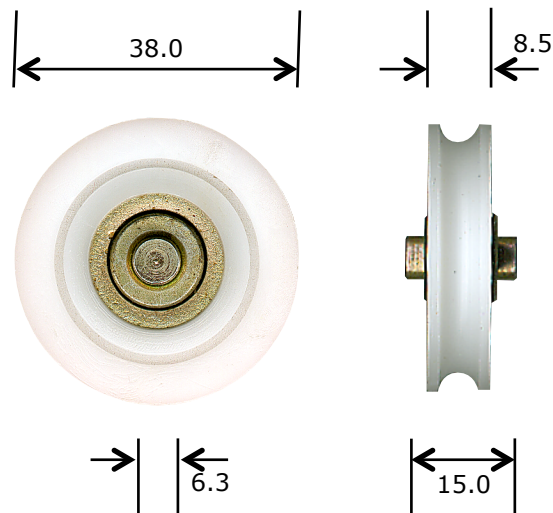

| | |
|---|---|
| <u>Rollerco Number</u> 2-2230 | <u>Part Name</u> 38mm Acetal Roller |
|---|---|

Description
Acetal tyre ball bearing roller with axle

Picture

Notes / Comments
Acetal outer tyre with standard steel bearings and 6.3mm axle

| | | |
|--------------------------------------|---|---------------------------------------|
| <u>Unit of Supply</u> Each | <u>Recommended Maximum Load</u> 30 kg | <u>Adjustment Range</u> N/A |
|--------------------------------------|---|---------------------------------------|