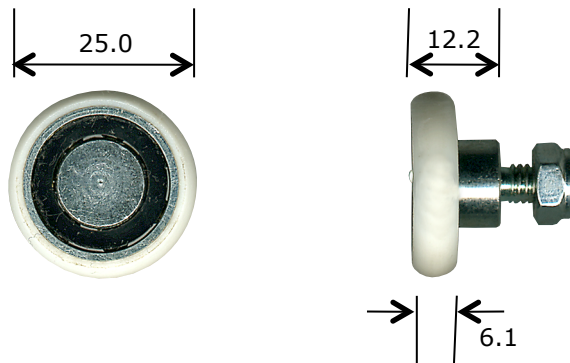

# ROLLERCO

*Window & Door Spare Parts*

Rollerco Number

2-2740

Part Name

Arrow Roller

Description

25mm nylon roller to suit Cowdroy 'Arrow' sliding door track system.

Picture

Notes / Comments

Nylon tyred wheel with lubricated steel bearings, threaded stud and nyloc nut.

Unit of Supply

Each

Recommended Maximum Load

15kg

Adjustment Range