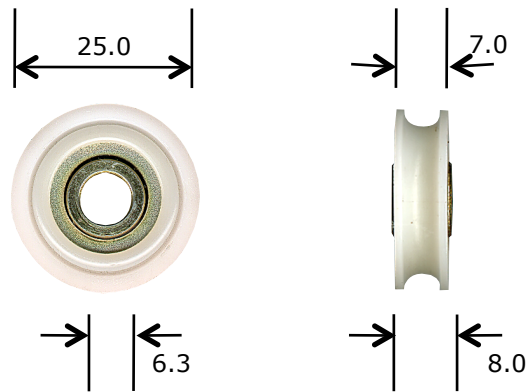

| | |
|---|---|
| <u>Rollerco Number</u> 2-2760 | <u>Part Name</u> 25mm Delrin Roller |
|---|---|

Description
Delrin tyre ball bearing roller without axle.

Picture

Notes / Comments
Delrin outer tyre with standard steel bearings.

| | | |
|--------------------------------------|---|---------------------------------------|
| <u>Unit of Supply</u> Each | <u>Recommended Maximum Load</u> 15 kg | <u>Adjustment Range</u> N/A |
|--------------------------------------|---|---------------------------------------|