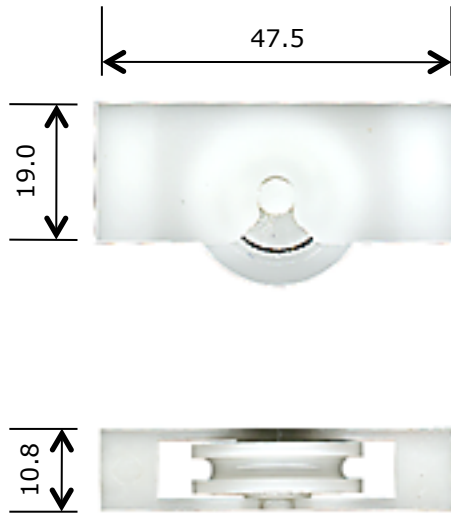

<u>Rollerco Number</u> 3-1350	<u>Part Name</u> Sliding Screen Door Roller
---	---

Description
 Carriage and roller to suit old sliding flyscreen doors.

Picture

Notes / Comments
 Injection moulded plastic carriage fitted with a 23mm nylon tyre bearing roller.

<u>Unit of Supply</u> Each	<u>Recommended Maximum Load</u> 8kg	<u>Adjustment Range</u> N/A
-------------------------------	--	--------------------------------

ROLLERCO
 3, 26-28 Jacobsen Crescent, Holden Hill, South Australia 5088
 P: 08 8266 2554 F: 08 8266 1522 E: sales@rollerco.com.au