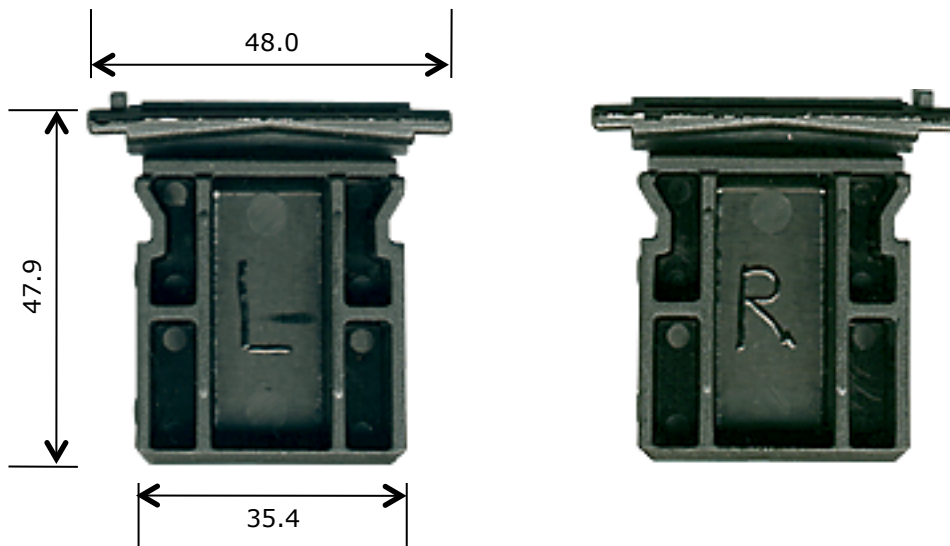

ROLLERCO

Window & Door Spare Parts

Rollerco Number

3-1430

Part Name

Bradnam's Screen Door Bracket Set

Description

Screen door corner connector blocks to suit old Bradnam's sliding flyscreen doors. Used in conjunction with 3-1440 roller housing insert.

Picture

Notes / Comments

Injection moulded plastic brackets, 2 x left & 2 x right.

Unit of Supply

Set of 4

Recommended Maximum Load

N/A

Adjustment Range