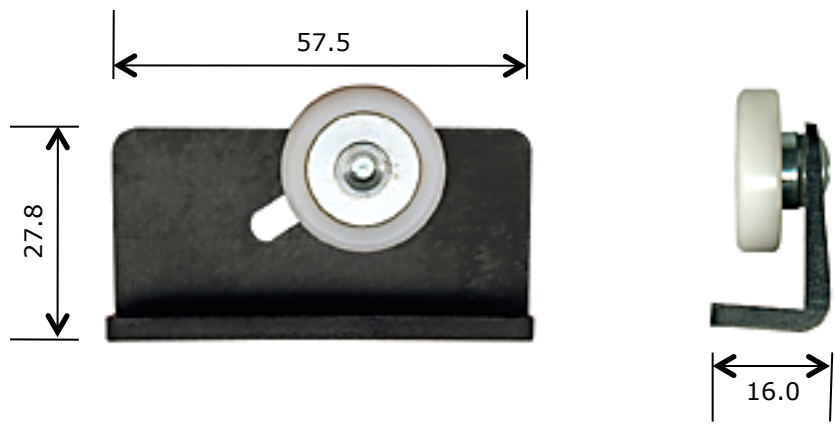

# ROLLERCO

*Window & Door Spare Parts*

<u>Rollerco Number</u> <b>3-1600</b>	<u>Part Name</u> <b>Screen Door / Shed Door Carriage</b>
---	---

Description  
Adjustable screen door & shed door roller carriage, Suits Heritage, Span Built, Absco & other garden shed manufacturers.

Picture

Notes / Comments  
Injection moulded plastic carrier fitted with 22mm nylon tyre bearing roller and phillips head adjusting screw. For replacement roller, use 3-3100.

<u>Unit of Supply</u> <b>Each</b>	<u>Recommended Maximum Load</u> <b>12kg</b>	<u>Adjustment Range</u> <b>10mm</b>
--------------------------------------	--	--