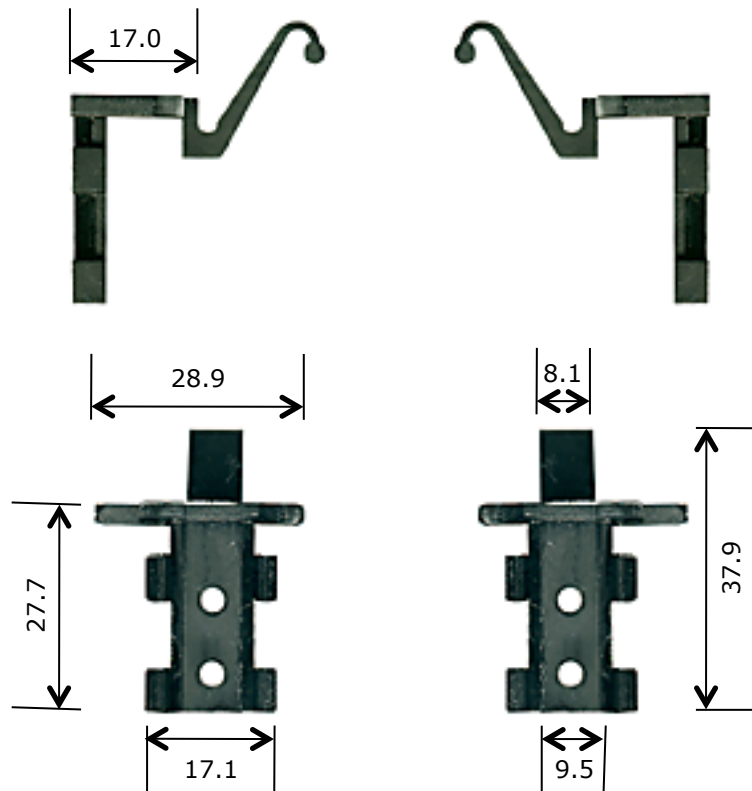

ROLLERCO

Window & Door Spare Parts

Rollerco Number

3-1710

Part Name

Trend Flydoor Guide Set

Description

Left & right handed top tension guides to suit Trend sliding flydoors.

Picture

Notes / Comments

Injection moulded plastic guide set.

Unit of Supply

Pair

Recommended Maximum Load

N/A

Adjustment Range