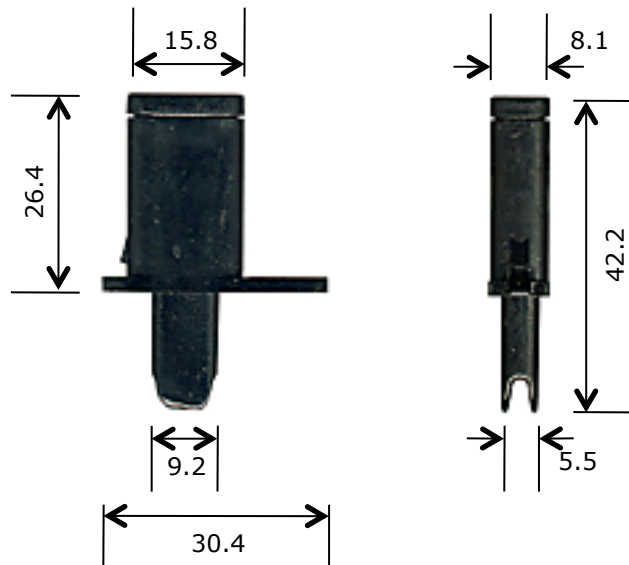

ROLLERCO

Window & Door Spare Parts

Rollerco Number

3-1740

Part Name

Trimview Screen Door Guide

Description

Spring loaded bottom guide to suit old Trimview sliding flyscreen doors. Used in conjunction with 3-3020 roller at top.

Picture

Notes / Comments

Injection moulded spring loaded plunger guide and outer body.

<u>Unit of Supply</u>	<u>Recommended Maximum Load</u>	<u>Adjustment Range</u>
Each	N/A	N/A

ROLLERCO

3, 26-28 Jacobsen Crescent, Holden Hill, South Australia 5088
P: 08 8266 2554 F: 08 8266 1522 E: sales@rollerco.com.au