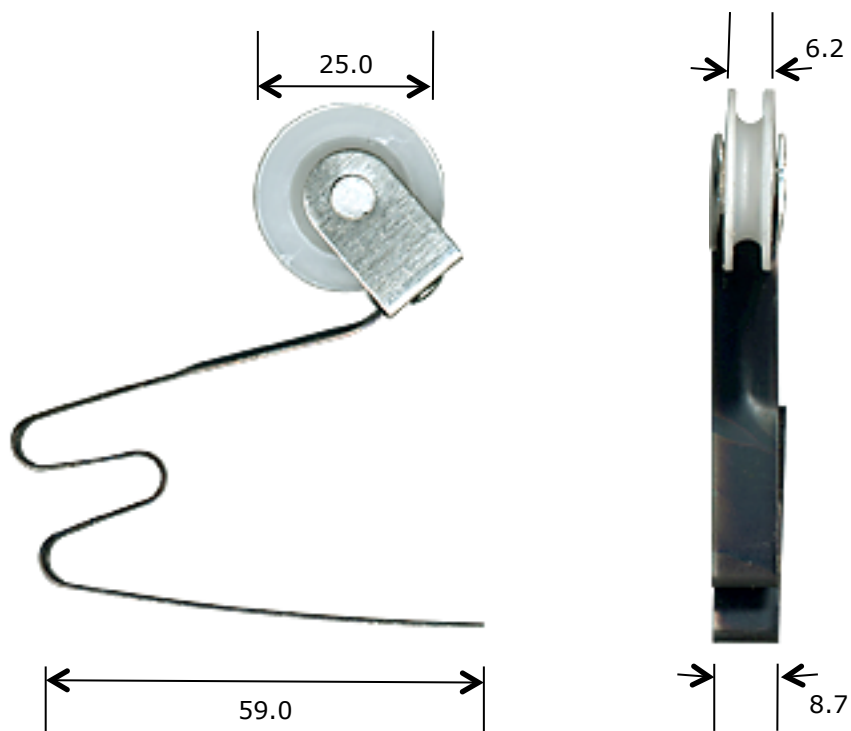

<u>Rollerco Number</u> <b>3-1780</b>	<u>Part Name</u> <b>Trimview Screen Door Tension Roller</b>
---	--

Description  
Screen door tension roller fitting to suit old Trimview sliding flyscreen doors. See also 3-1770.

Picture

Notes / Comments  
Spring steel and aluminium body fitted with a 25mm plastic wheel.

<u>Unit of Supply</u> Each	<u>Recommended Maximum Load</u> N/A	<u>Adjustment Range</u> N/A
-------------------------------	--	--------------------------------