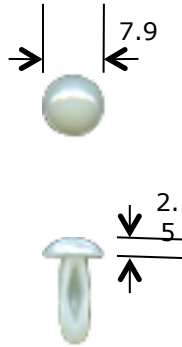

ROLLERCO

Window & Door Spare Parts

Rollerco Number

3-2220

Part Name

Screen Door Button Guide

Description

Plastic canoe clip to be used as a spacer for the top of sliding screen doors. Suits a 1/8" hole.

Picture

Notes / Comments

Injection moulded plastic.

<u>Unit of Supply</u>	<u>Recommended Maximum Load</u>	<u>Adjustment Range</u>
Each	N/A	N/A

ROLLERCO

3, 26-28 Jacobsen Crescent, Holden Hill, South Australia 5088
P: 08 8266 2554 F: 08 8266 1522 E: sales@rollerco.com.au