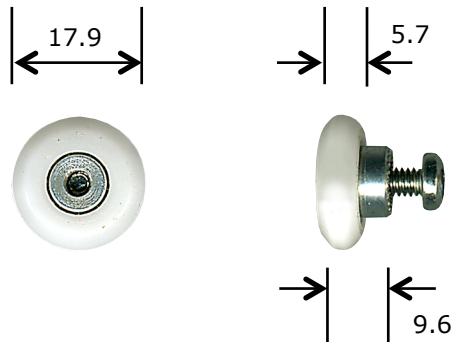

<u>Rollerco Number</u> 3-3080	<u>Part Name</u> Comalco Flydoor Roller
---	---

Description
Sliding flydoor top roller suits old Comalco 2C Series sliding door suite.

Picture

Notes / Comments
Plastic tyre bearing roller and fixing screw.

<u>Unit of Supply</u> Each	<u>Recommended Maximum Load</u> 12kg	<u>Adjustment Range</u> N/A
--------------------------------------	--	---------------------------------------

ROLLERCO
3, 26-28 Jacobsen Crescent, Holden Hill, South Australia 5088
P: 08 8266 2554 F: 08 8266 1522 E: sales@rollerco.com.au