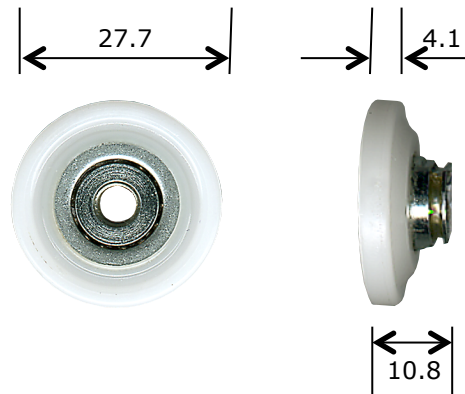

| | |
|---|---|
| <u>Rollerco Number</u> 3-3860 | <u>Part Name</u> Stegbar Shower Screen Roller |
|---|---|

Description
28mm roller to suit Stegbar/Norfe sliding shower screens.

Picture

Notes / Comments
Nylon tyre bearing roller for top hung shower screens. Fixing screw not included. For complete fitting see part 3-3660.

| | | |
|--------------------------------------|--|---------------------------------------|
| <u>Unit of Supply</u> Each | <u>Recommended Maximum Load</u> 12kg | <u>Adjustment Range</u> N/A |
|--------------------------------------|--|---------------------------------------|