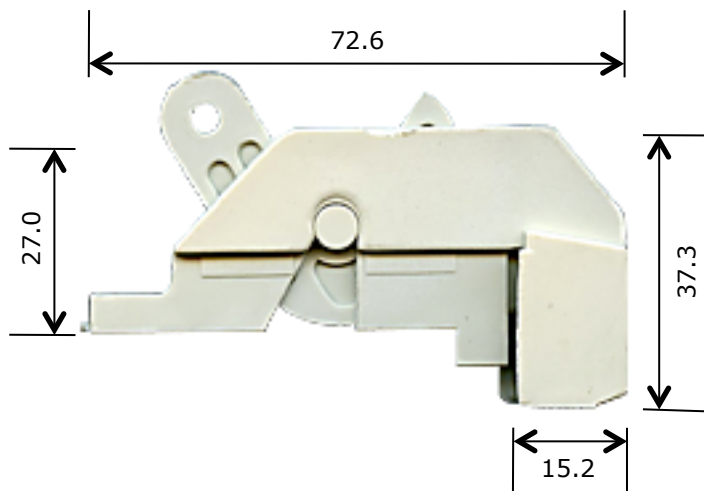

<u>Rollerco Number</u> <b>3-4007</b>	<u>Part Name</u> <b>Ivory Elite Shower Screen Carriage</b>
---	---

Description  
 Shower screen panel carriage to suit old Capral Elite sliding shower screens. This carriage is used in conjunction with 3-4010 roller.

Picture

Notes / Comments  
 Injection moulded plastic carriage with pivoting arm and combination head adjusting screw.

<u>Unit of Supply</u> Each	<u>Recommended Maximum Load</u> 12kg	<u>Adjustment Range</u> 8mm
-------------------------------	---	--------------------------------