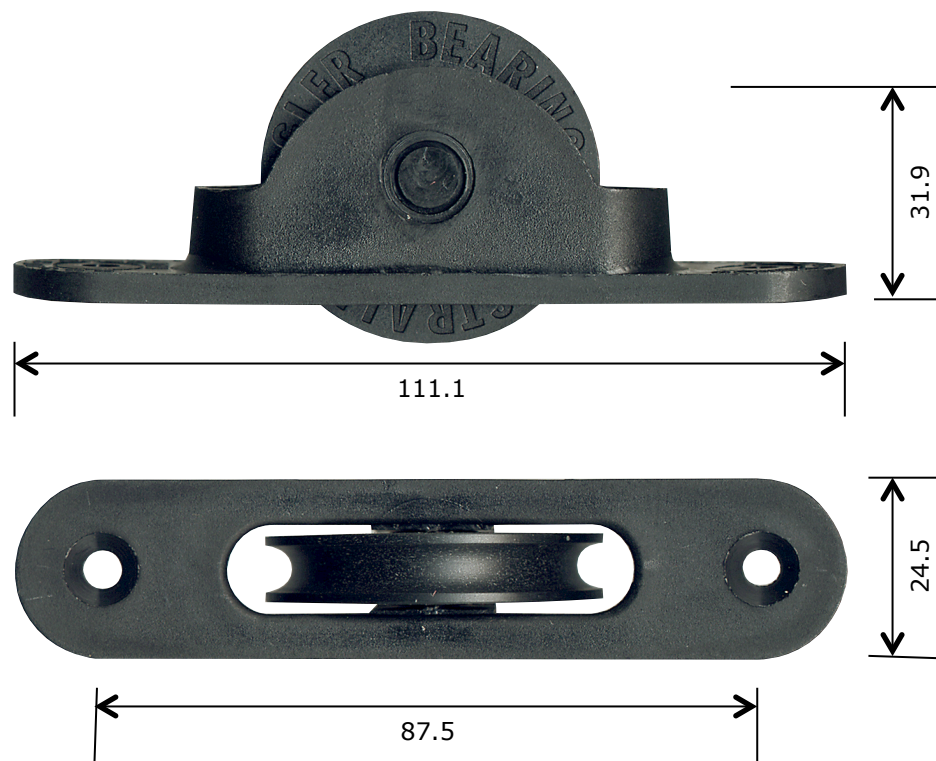

<u>Rollerco Number</u> 5-2300	<u>Part Name</u> Sash Window Pulley
---	---

Description
Plastic wheel sash pulley to suit timber sash windows. May also be used as a timber door/sash roller.

Picture

Notes / Comments
Injection moulded plastic housing fitted with 45mm dia. plastic tyre bearing roller and includes decorative brass cover plate for face of housing.

<u>Unit of Supply</u> Each	<u>Recommended Maximum Load</u> 22kg	<u>Adjustment Range</u> N/A
--------------------------------------	--	---------------------------------------

ROLLERCO
 3, 26-28 Jacobsen Crescent, Holden Hill, South Australia 5088
 P: 08 8266 2554 F: 08 8266 1522 E: sales@rollerco.com.au