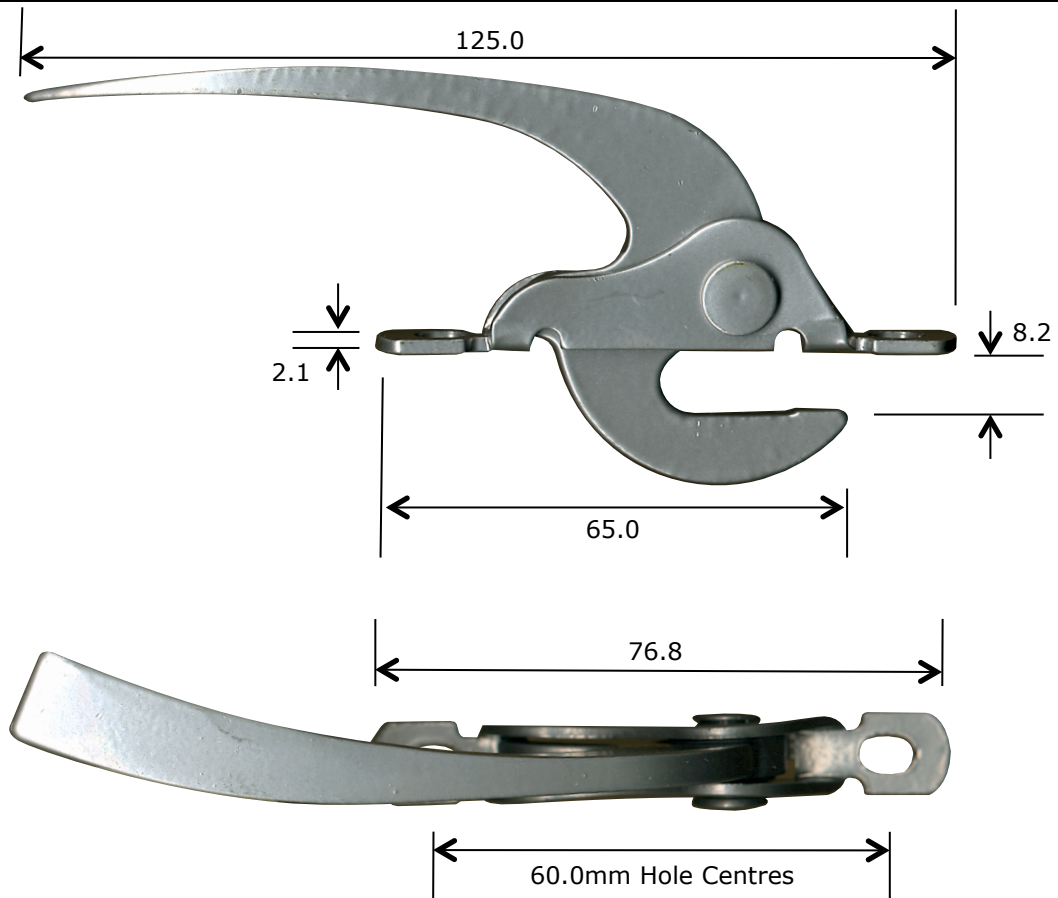

ROLLERCO

Window & Door Spare Parts

Rollerco Number

5-4054

Part Name

Silver Left Hand Casement Locking Handle

Description

Casement lever locking handle to suit old steel framed windows.

Picture

Notes / Comments

Steel mounting fitted with cast lever handle.

Unit of Supply

Each

Recommended Maximum Load

N/A

Adjustment Range