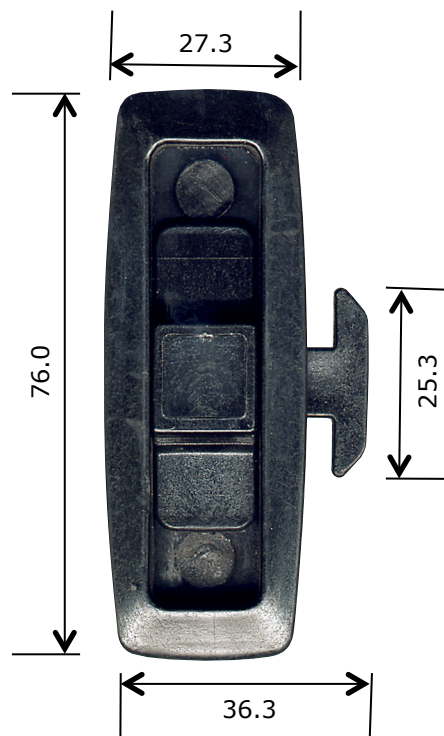

ROLLERCO

Window & Door Spare Parts

Rollerco Number

7-1090

Part Name

Trimview Flydoor Latch

Description

Flydoor catch to suit old Trimview sliding flyscreen doors.

Picture

Notes / Comments

Injection moulded plastic slide catch.

Unit of Supply

Each

Recommended Maximum Load

N/A

Adjustment Range