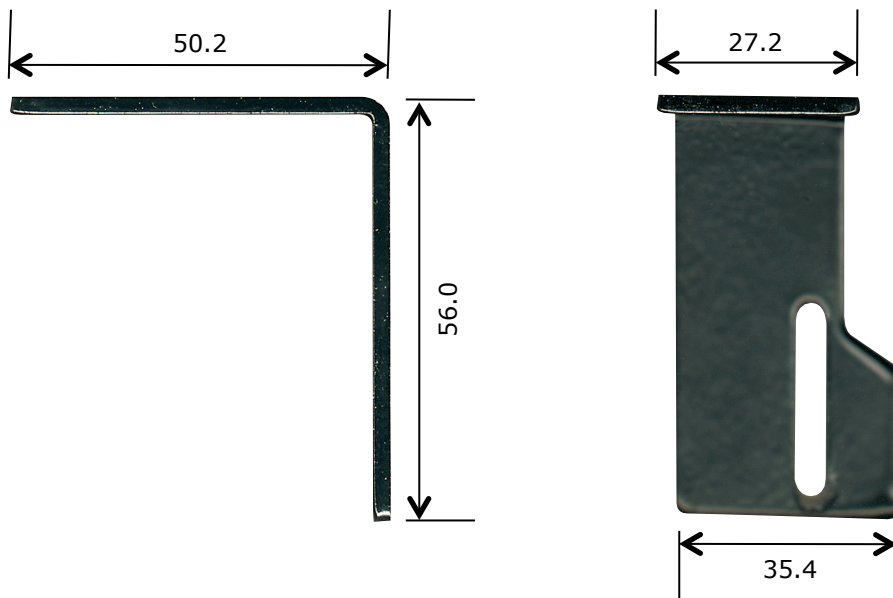

<u>Rollerco Number</u> 8-1050	<u>Part Name</u> Wunderlich 2V Series OX Top Bracket
---	--

Description
Fixed panel top anchor bracket to suit OX configuration Wunderlich 2V Series aluminium sliding doors.

Picture

Notes / Comments
Black powder coated aluminium bracket.

<u>Unit of Supply</u> Each	<u>Recommended Maximum Load</u> N/A	<u>Adjustment Range</u> N/A
-------------------------------	--	--------------------------------