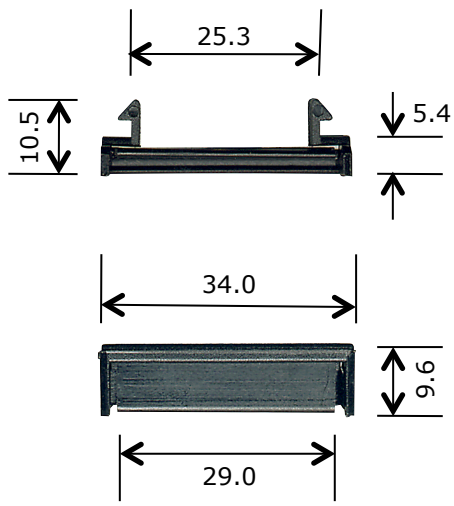

<u>Rollerco Number</u> <b>8-1390</b>	<u>Part Name</u> <b>Dowell/Boral Sill Drain Valve</b>
---	--

Description  
**Plastic drain valve/baffle suits Dowell/Boral sliding doors & windows.**

Picture

Notes / Comments  
**2 piece injection moulded plastic valve to suit punched slot of 26mm x 5.2mm.**

<u>Unit of Supply</u> <b>Each</b>	<u>Recommended Maximum Load</u> <b>N/A</b>	<u>Adjustment Range</u> <b>N/A</b>
--------------------------------------	---	---------------------------------------

**ROLLERCO**  
 3, 26-28 Jacobsen Crescent, Holden Hill, South Australia 5088  
 P: 08 8266 2554 F: 08 8266 1522 E: sales@rollerco.com.au