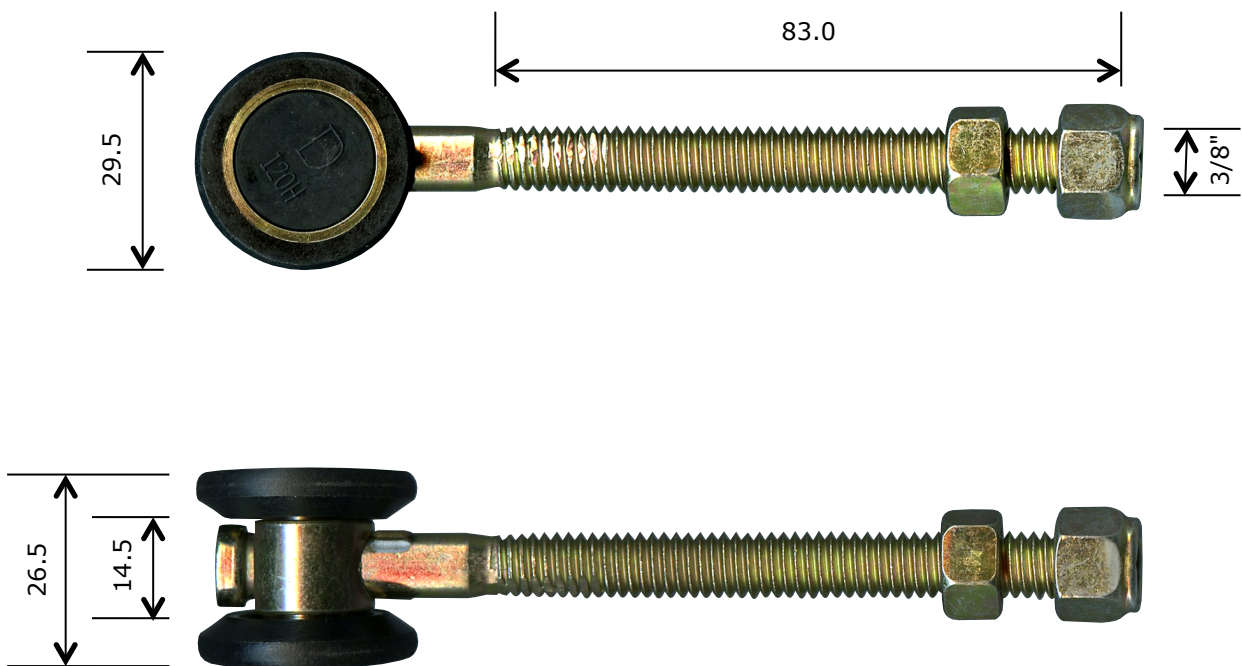

<u>Rollerco Number</u> 1-3010	<u>Part Name</u> 120 Series Dual Nylon Roller
---	---

Description
120 series dual ball bearing roller trolley for overhead sliding garage doors.

Picture

Notes / Comments
Nylon tyre ball bearing rollers on zinc plated carriage assembly.

<u>Unit of Supply</u> Each	<u>Recommended Maximum Load</u> 120 kg	<u>Adjustment Range</u> 45 mm
--------------------------------------	--	---

ROLLERCO
 3, 26-28 Jacobsen Crescent, Holden Hill, South Australia 5088
 P: 08 8266 2554 F: 08 8266 1522 E: sales@rollerco.com.au