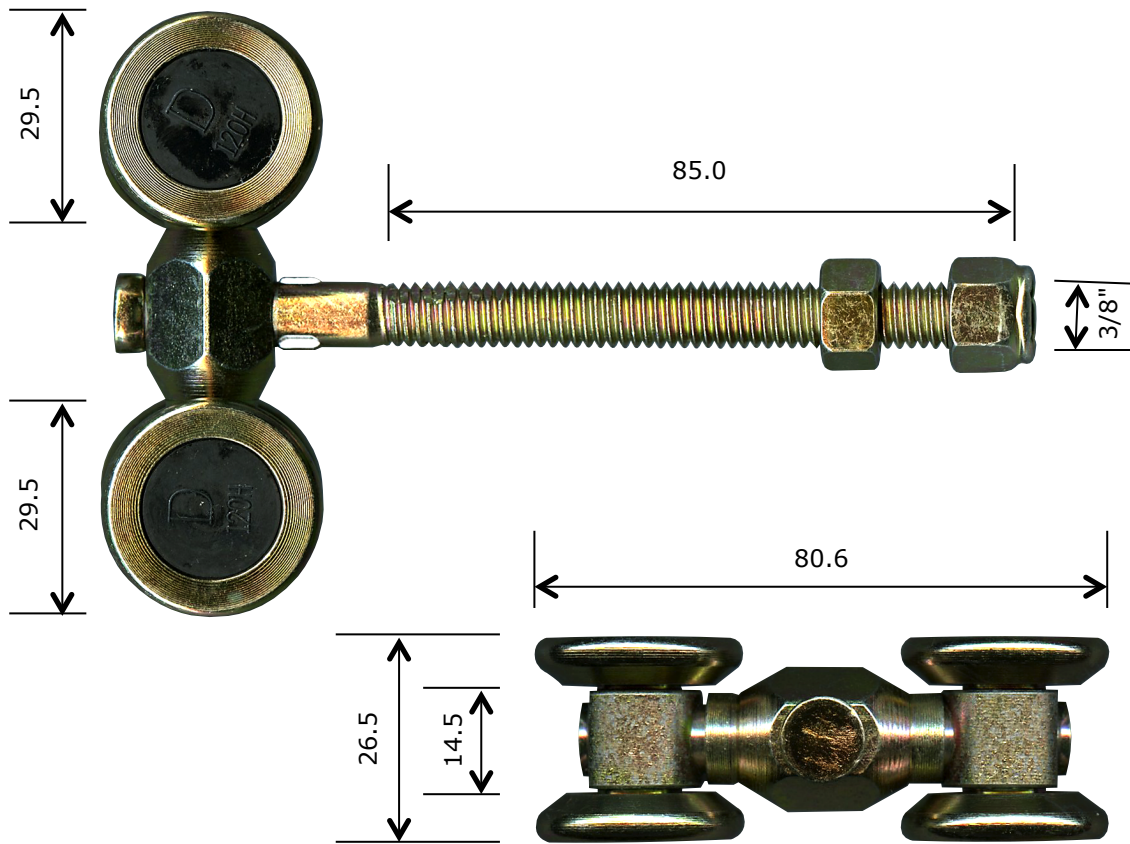

<u>Rollerco Number</u>	<u>Part Name</u>
1-3020	120 Series Quad Steel Roller

Description
120 series quad ball bearing roller trolley for overhead sliding garage doors.

Picture

Notes / Comments
Steel tyre ball bearing rollers on zinc plated carriage assembly.

<u>Unit of Supply</u>	<u>Recommended Maximum Load</u>	<u>Adjustment Range</u>
Each	120 kg	45 mm