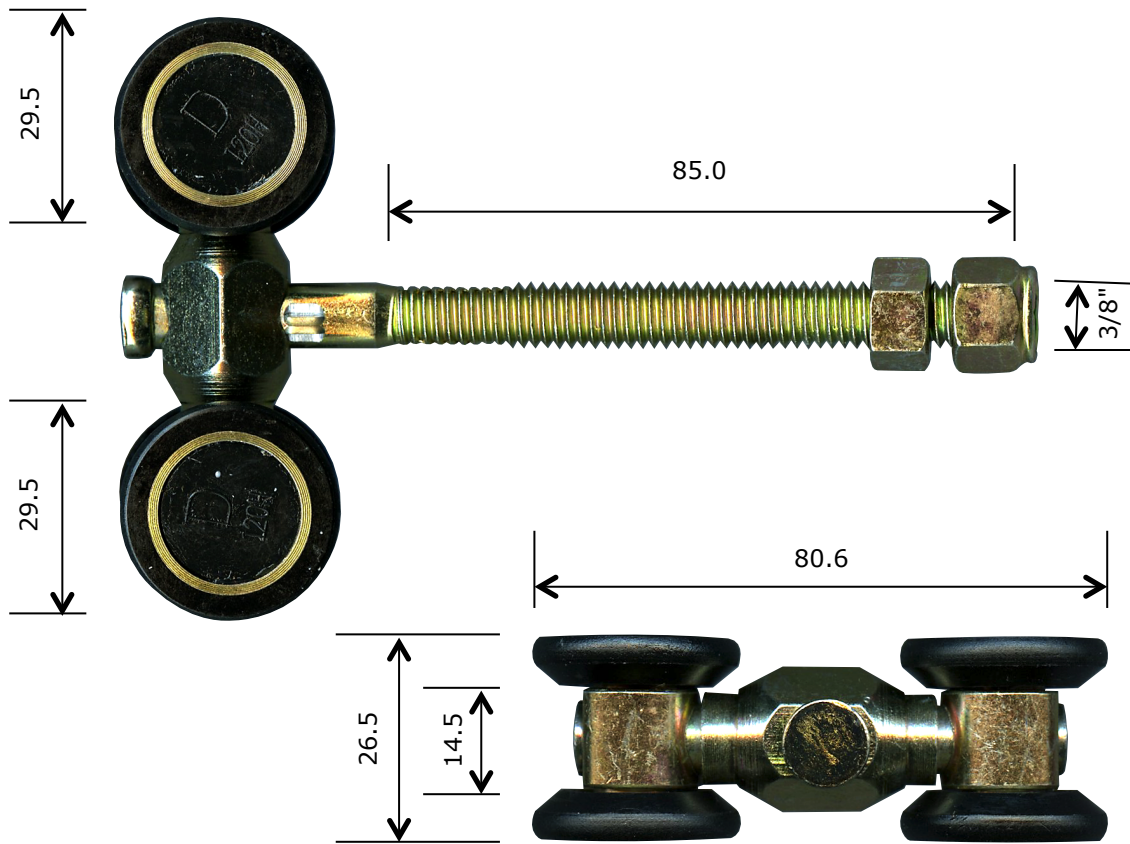

<u>Rollerco Number</u>	<u>Part Name</u>
1-3030	120 Series Quad Nylon Roller

Description
120 series quad ball bearing roller trolley for overhead sliding garage doors.

Picture

Notes / Comments
Nylon tyre ball bearing rollers on zinc plated carriage assembly.

<u>Unit of Supply</u>	<u>Recommended Maximum Load</u>	<u>Adjustment Range</u>
Each	120 kg	45 mm

Reproduction of this document in any part is not allowed without the written consent of Rollerco. Whilst all care has been taken in it's accuracy, Rollerco accept no liability for any errors.