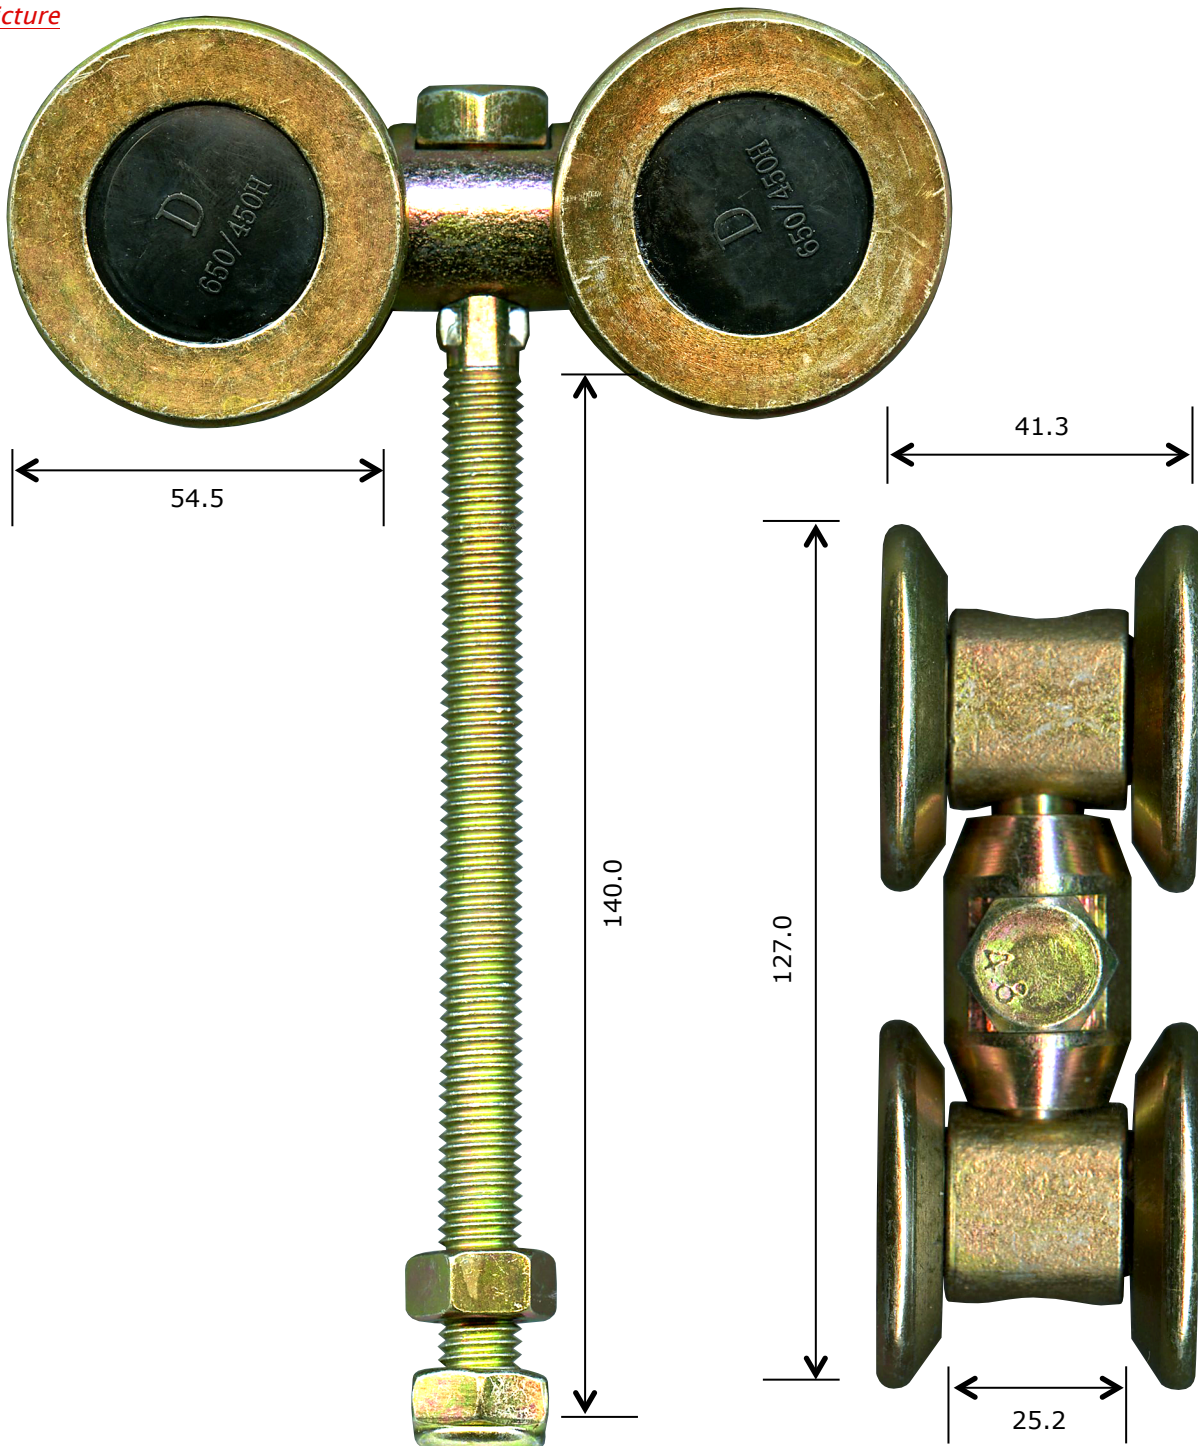

ROLLERCO

Window & Door Spare Parts

Rollerco Number

1-3090

Part Name

450 Series Quad Steel Roller Trolley

Description

Quad steel ball bearing roller trolley for sliding garage doors up to 450kg.

Picture

Reproduction of this document in any part is not allowed without the written consent of Rollerco. Whilst all care has been taken in it's accuracy, Rollerco accept no liability for any errors.