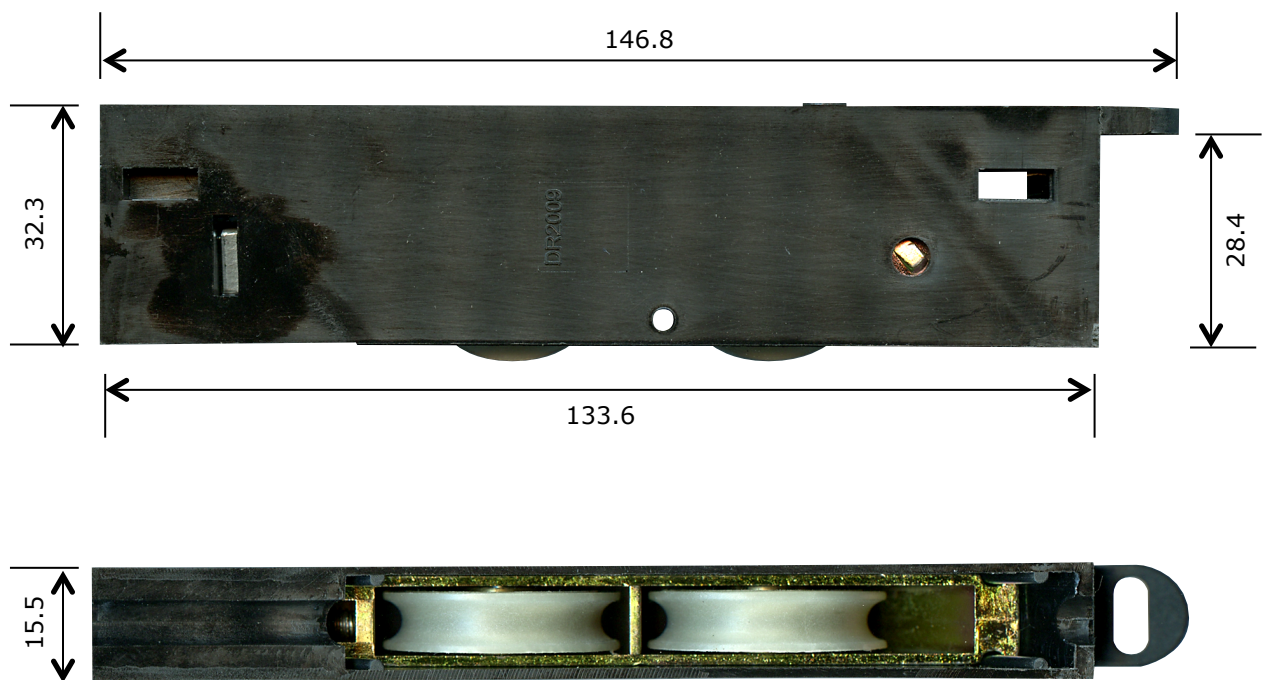

<u>Rollerco Number</u> <b>1-1720</b>	<u>Part Name</u> <b>Adjustable Sliding Door Roller</b>
-----------------------------------------	-----------------------------------------------------------

Description  
**Sliding door roller carriage fitted with delrin tyre bearing rollers used in timber and some aluminium doors.**

Picture

Notes / Comments  
**Engineered plastic outer carriage with cast inner sleeve fitted with dual delrin tyre bearing rollers and phillips head adjusting screw.**

<u>Unit of Supply</u> <b>Each</b>	<u>Recommended Maximum Load</u> <b>50kg</b>	<u>Adjustment Range</u> <b>8mm</b>
--------------------------------------	------------------------------------------------	---------------------------------------