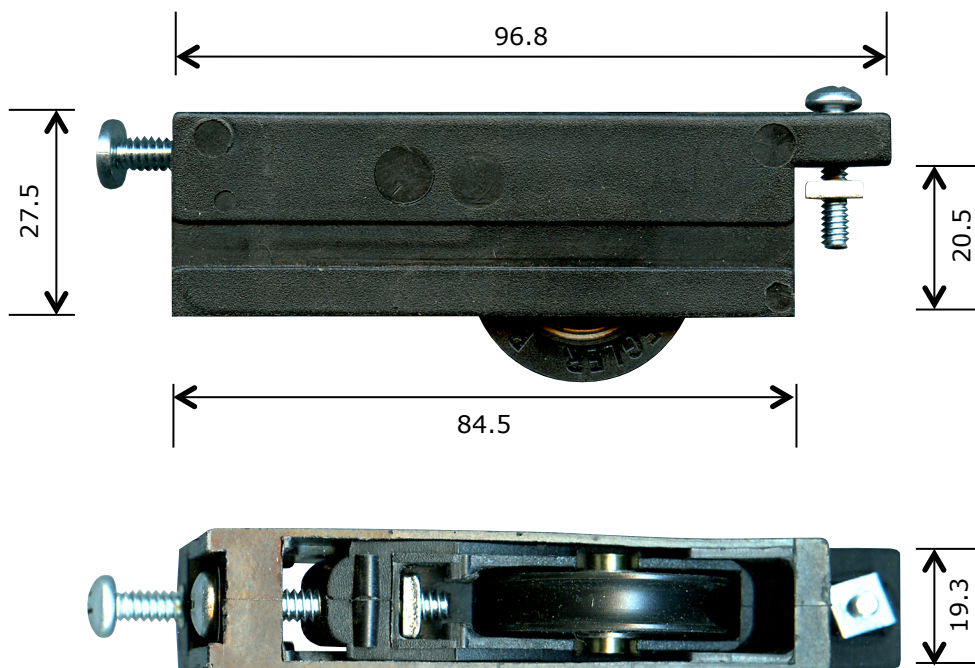

<u>Rollerco Number</u> 1-1740	<u>Part Name</u> Adjustable Sliding Door Roller
-----------------------------------------	-----------------------------------------------------------

Description
Sliding door roller carriage fitted with delrin tyre bearing roller.

Picture

Notes / Comments
Engineered plastic sliding door carriage with delrin tyre bearing roller and phillips head adjusting screw.

<u>Unit of Supply</u> Each	<u>Recommended Maximum Load</u> 25kg	<u>Adjustment Range</u> 8mm
--------------------------------------	------------------------------------------------	---------------------------------------