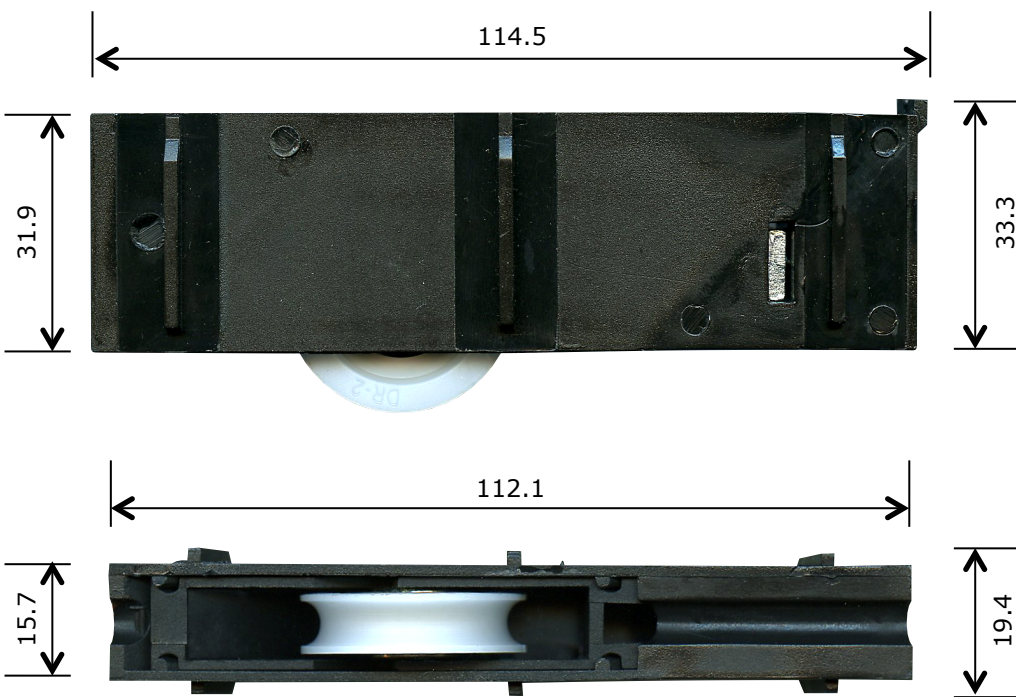

<u>Rollerco Number</u> 1-1930	<u>Part Name</u> Adjustable Door Roller
---	---

Description
Sliding door roller carriage fitted with delrin tyre bearing roller.

Picture

Notes / Comments
Plastic outer & inner carriage with 32mm delrin roller and combination head adjusting screw.

<u>Unit of Supply</u> Each	<u>Recommended Maximum Load</u> 22 kg	<u>Adjustment Range</u> 11 mm
--------------------------------------	---	---

ROLLERCO
 3, 26-28 Jacobsen Crescent, Holden Hill, South Australia 5088
 P: 08 8266 2554 F: 08 8266 1522 E: sales@rollerco.com.au