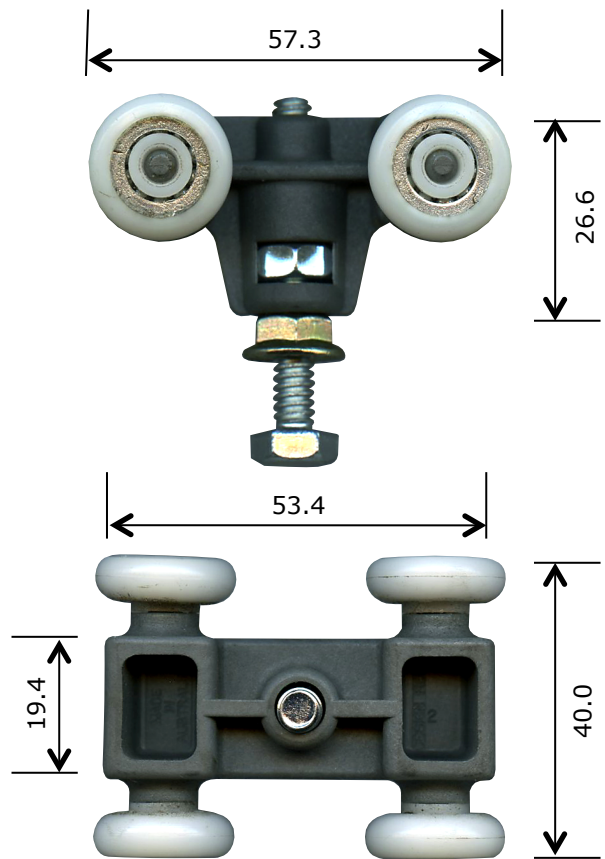

<u>Rollerco Number</u> <b>1-2940</b>	<u>Part Name</u> <b>Corinthian Cavity Door Roller</b>
---	--

Description  
Cavity sliding door quad roller trolley suits old Corinthian.

Picture

Notes / Comments  
Plastic trolley body fitted with quad 19.6mm dia. nylon tyre bearing rollers, hanging bolt and locking nut. This item has been superseded by 1-2870.

<u>Unit of Supply</u> <b>Each</b>	<u>Recommended Maximum Load</u> <b>20kg</b>	<u>Adjustment Range</u> <b>12mm</b>
--------------------------------------	--	--

**ROLLERCO**  
3, 26-28 Jacobsen Crescent, Holden Hill, South Australia 5088  
P: 08 8266 2554 F: 08 8266 1522 E: sales@rollerco.com.au