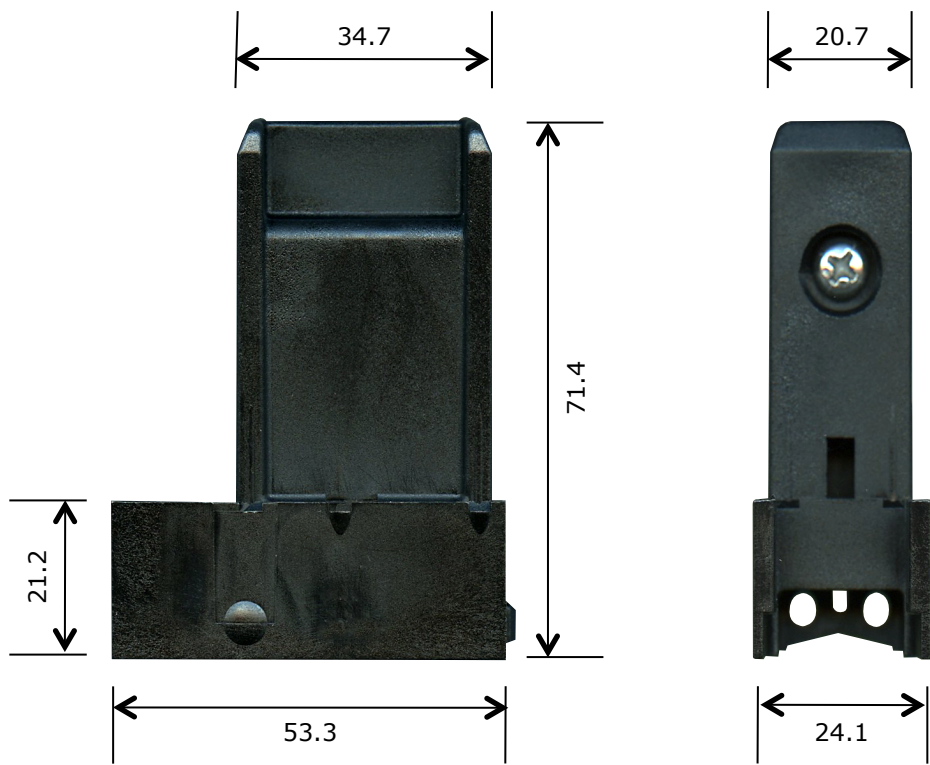

<u>Rollerco Number</u> <b>1-1850</b>	<u>Part Name</u> <b>Meeting Stile Connector Housing - Female</b>
---	---

Description  
**Female meeting stile connector housing insert to suit Airlie aluminium sliding doors used with 1-1810 inner housing and roller.**

Picture

Notes / Comments  
**Injection moulded plastic housing with phillips head adjusting screw.**

<u>Unit of Supply</u> <b>Each</b>	<u>Recommended Maximum Load</u> <b>N/A</b>	<u>Adjustment Range</u> <b>N/A</b>
--------------------------------------	---	---------------------------------------